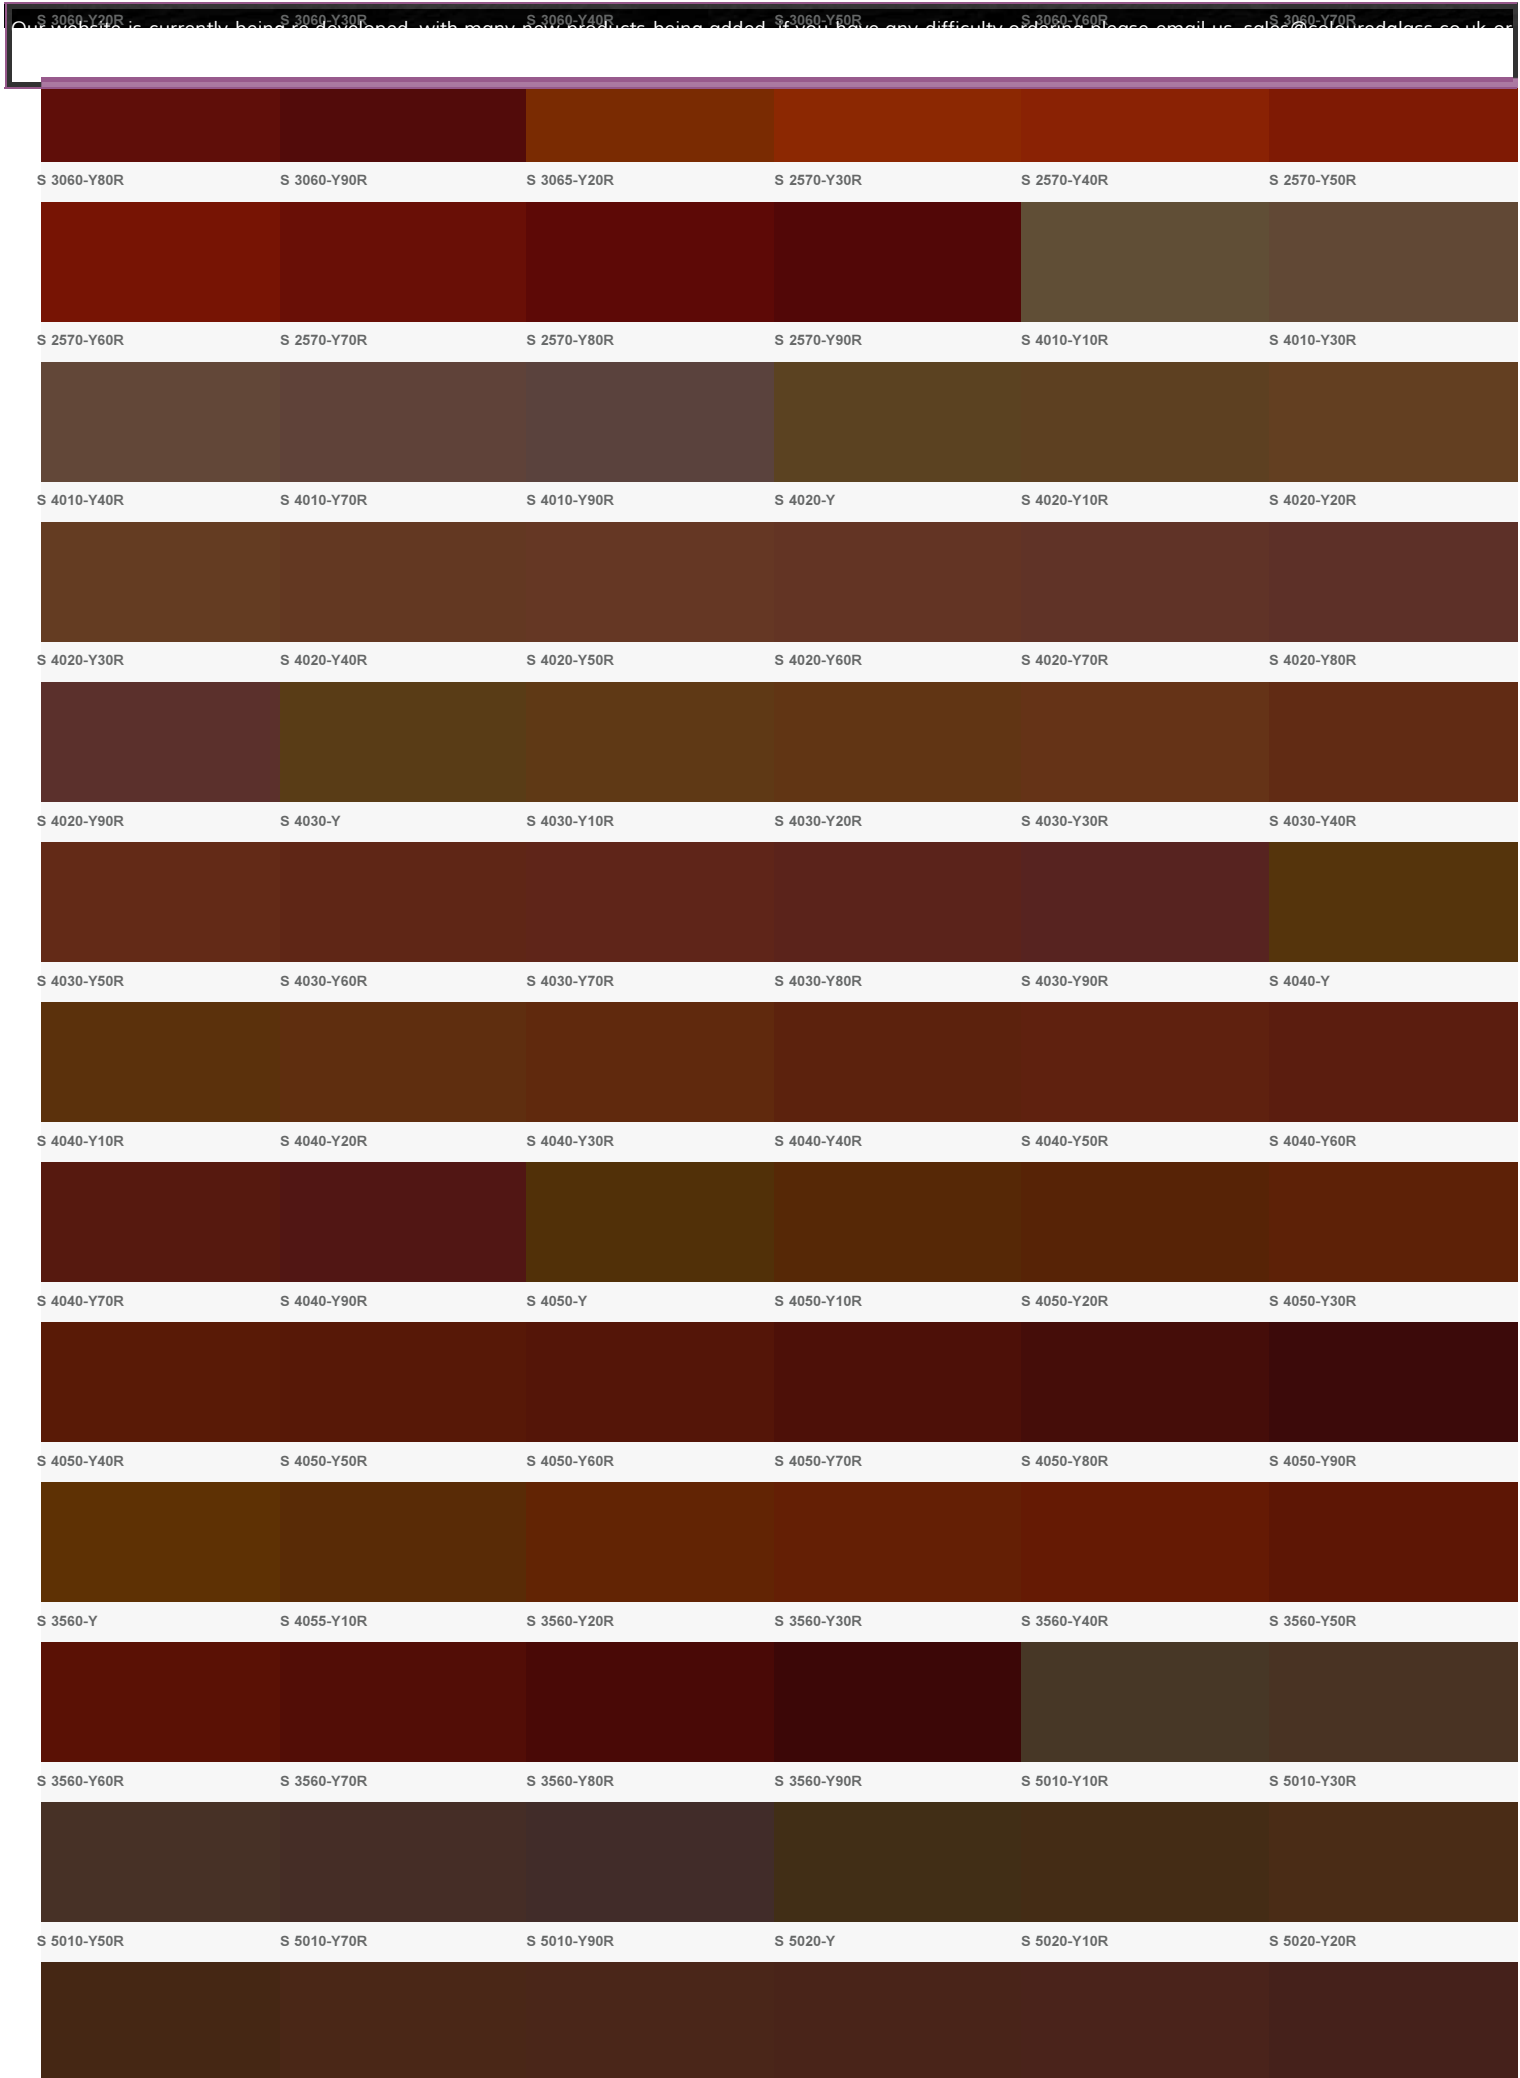

call our national lo-rate number 0844-3576592

Much More than Just Glass

Cart My Account Login / Register

search for...

Home Company Shop Our Products Our Colours Blog

OFFLINE

NCS Colour Chart

NCS it is not only a colour fan but it is the colour system for the building industry. A competitive advantage is the large Chr on chromatic list with the formulations of about 2000 colours in the NCS colour range, available in 5 key products from which it is possible to obtain the various Natural Colour Standard variants!

S 2040-Y90R S 2050-Y S 2050-Y10R S 2050-Y20R S 2050-Y30R S 2050-Y40R

S 2050-Y50R S 2050-Y60R S 2050-Y70R S 2050-Y80R S 2050-Y90R S 2060-Y

Our website is currently being re-developed, with many new products being added. If you have any difficulty ordering please email us: sales@colouredglass.co.uk or