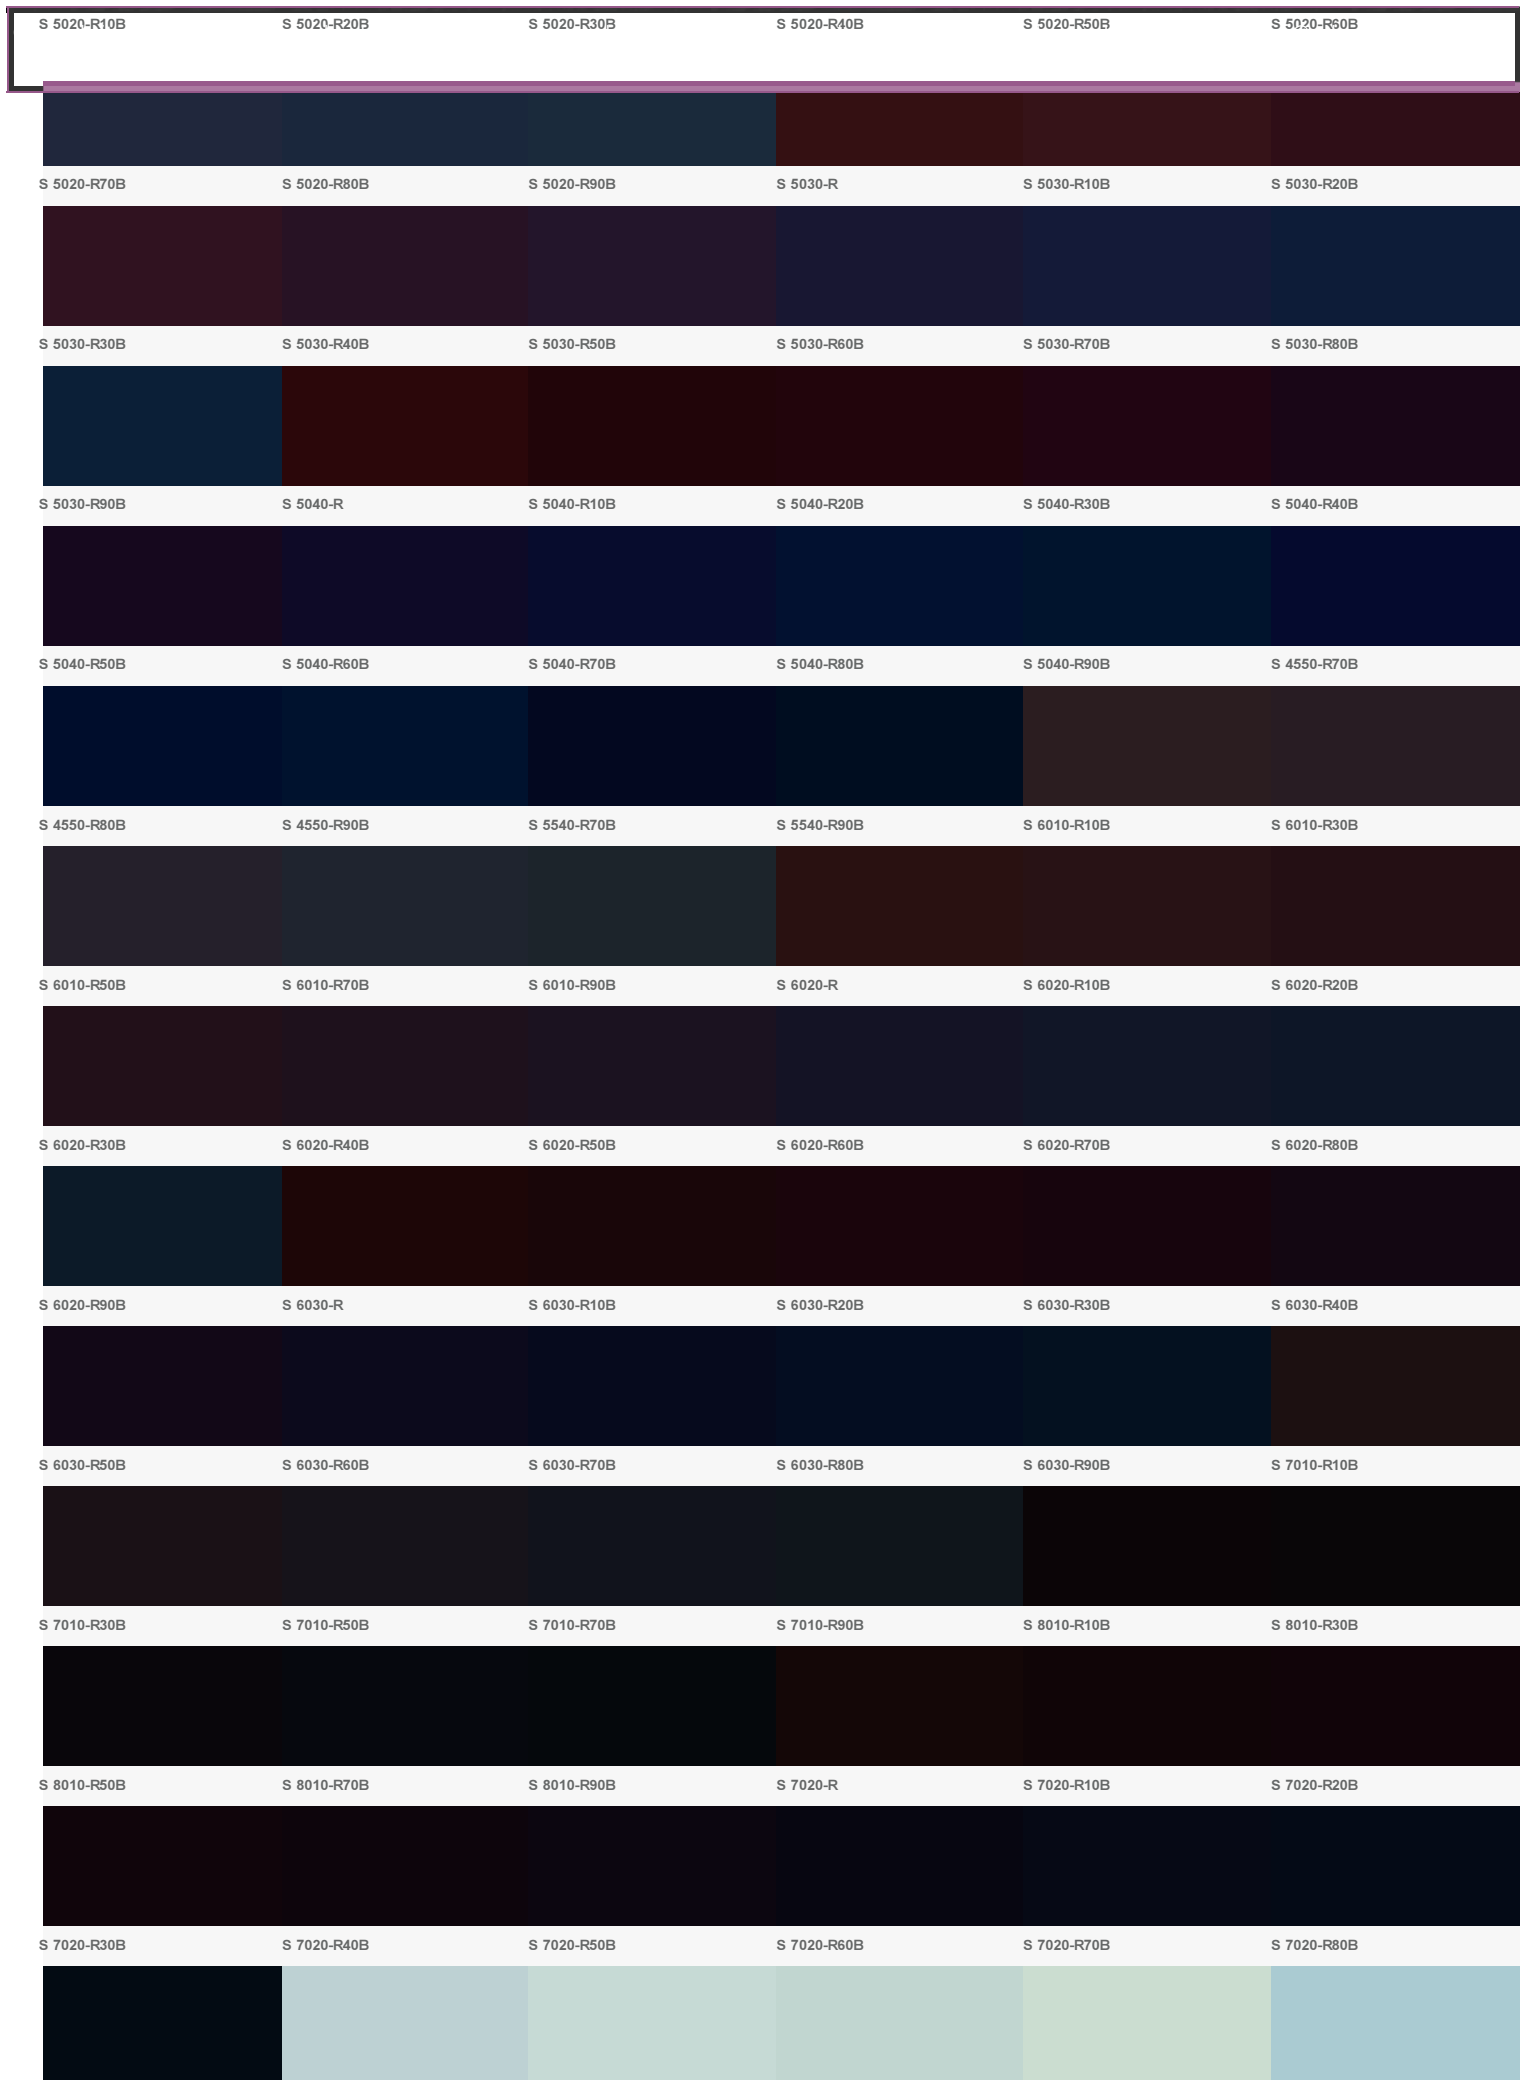

call our national lo-rate number 0844-3576592

Much More than Just Glass

Cart My Account Login / Register

search for...

Home Company Shop Our Products Our Colours Blog

OFFLINE

NCS Colour Chart

NCS it is not only a colour fan but it is the colour system for the building industry. A competitive advantage is the large Chr on chromatic list with the formulations of about 2000 colours in the NCS colour range, available in 5 key products from which it is possible to obtain the various Natural Colour Standard variants!

S 2040-Y90R S 2050-Y S 2050-Y10R S 2050-Y20R S 2050-Y30R S 2050-Y40R

S 2050-Y50R S 2050-Y60R S 2050-Y70R S 2050-Y80R S 2050-Y90R S 2060-Y

Our website is currently being re-developed, with many new products being added. If you have any difficulty ordering please email us: sales@colouredglass.co.uk or