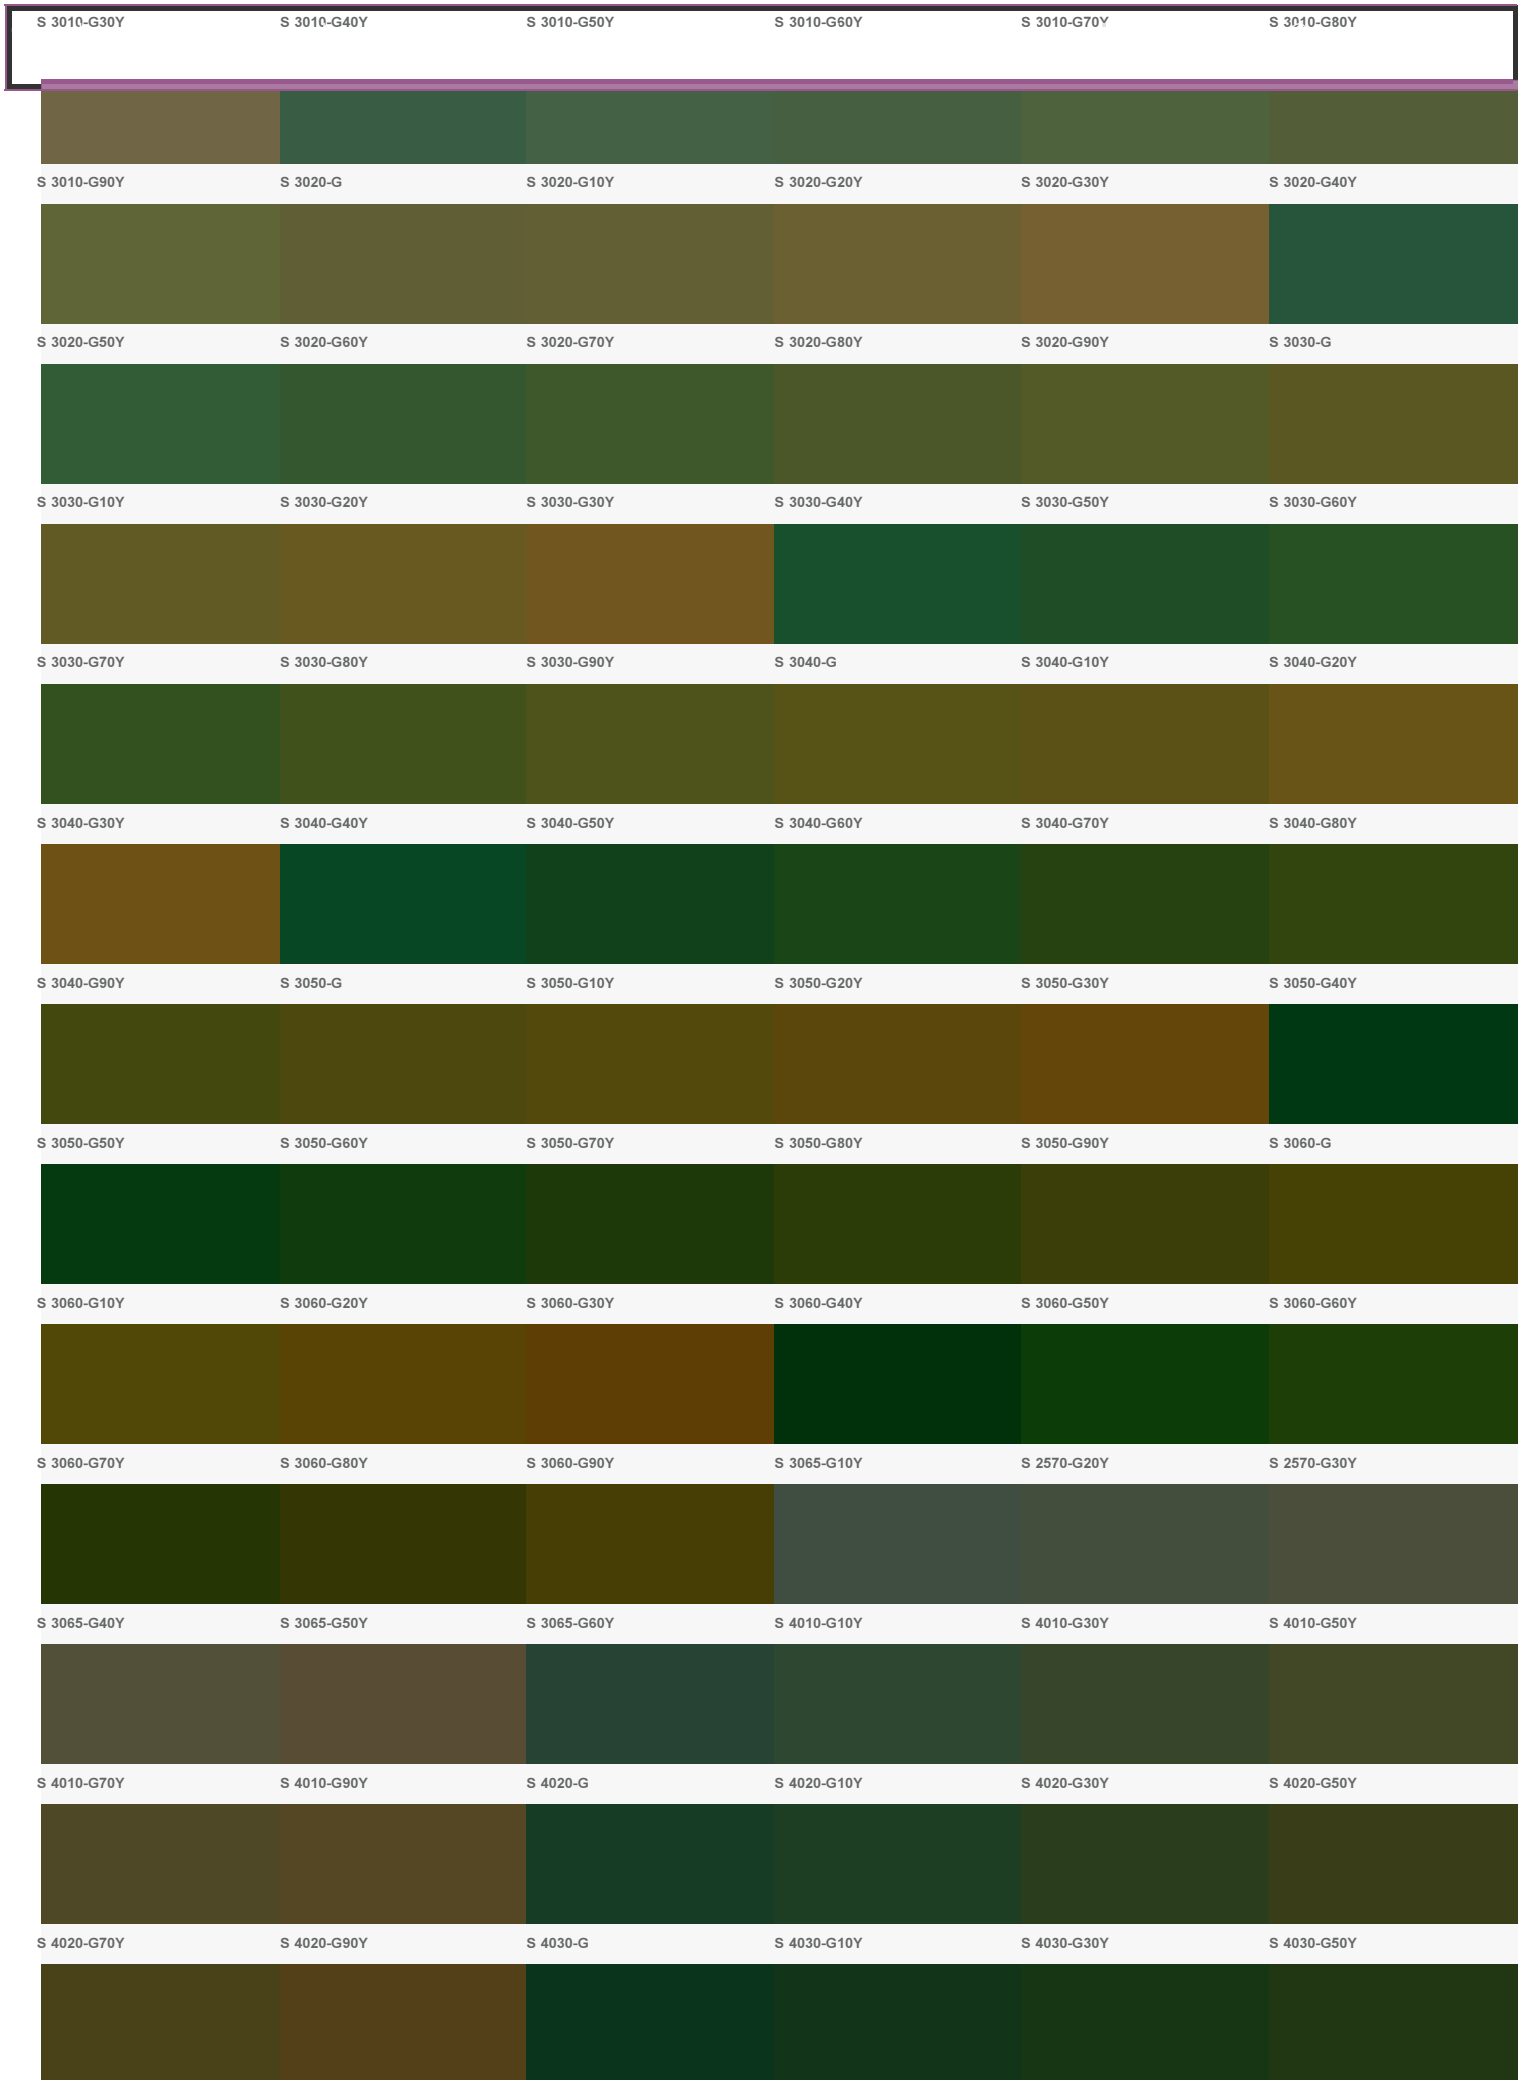

call our national lo-rate number 0844-3576592

Much More than Just Glass

Cart My Account Login / Register

search for...

Home Company Shop Our Products Our Colours Blog

OFFLINE

NCS Colour Chart

NCS it is not only a colour fan but it is the colour system for the building industry. A competitive advantage is the large Chr on chromatic list with the formulations of about 2000 colours in the NCS colour range, available in 5 key products from which it is possible to obtain the various Natural Colour Standard variants!

S 2040-Y90R S 2050-Y S 2050-Y10R S 2050-Y20R S 2050-Y30R S 2050-Y40R

S 2050-Y50R S 2050-Y60R S 2050-Y70R S 2050-Y80R S 2050-Y90R S 2060-Y

Our website is currently being re-developed, with many new products being added. If you have any difficulty ordering please email us: sales@colouredglass.co.uk or