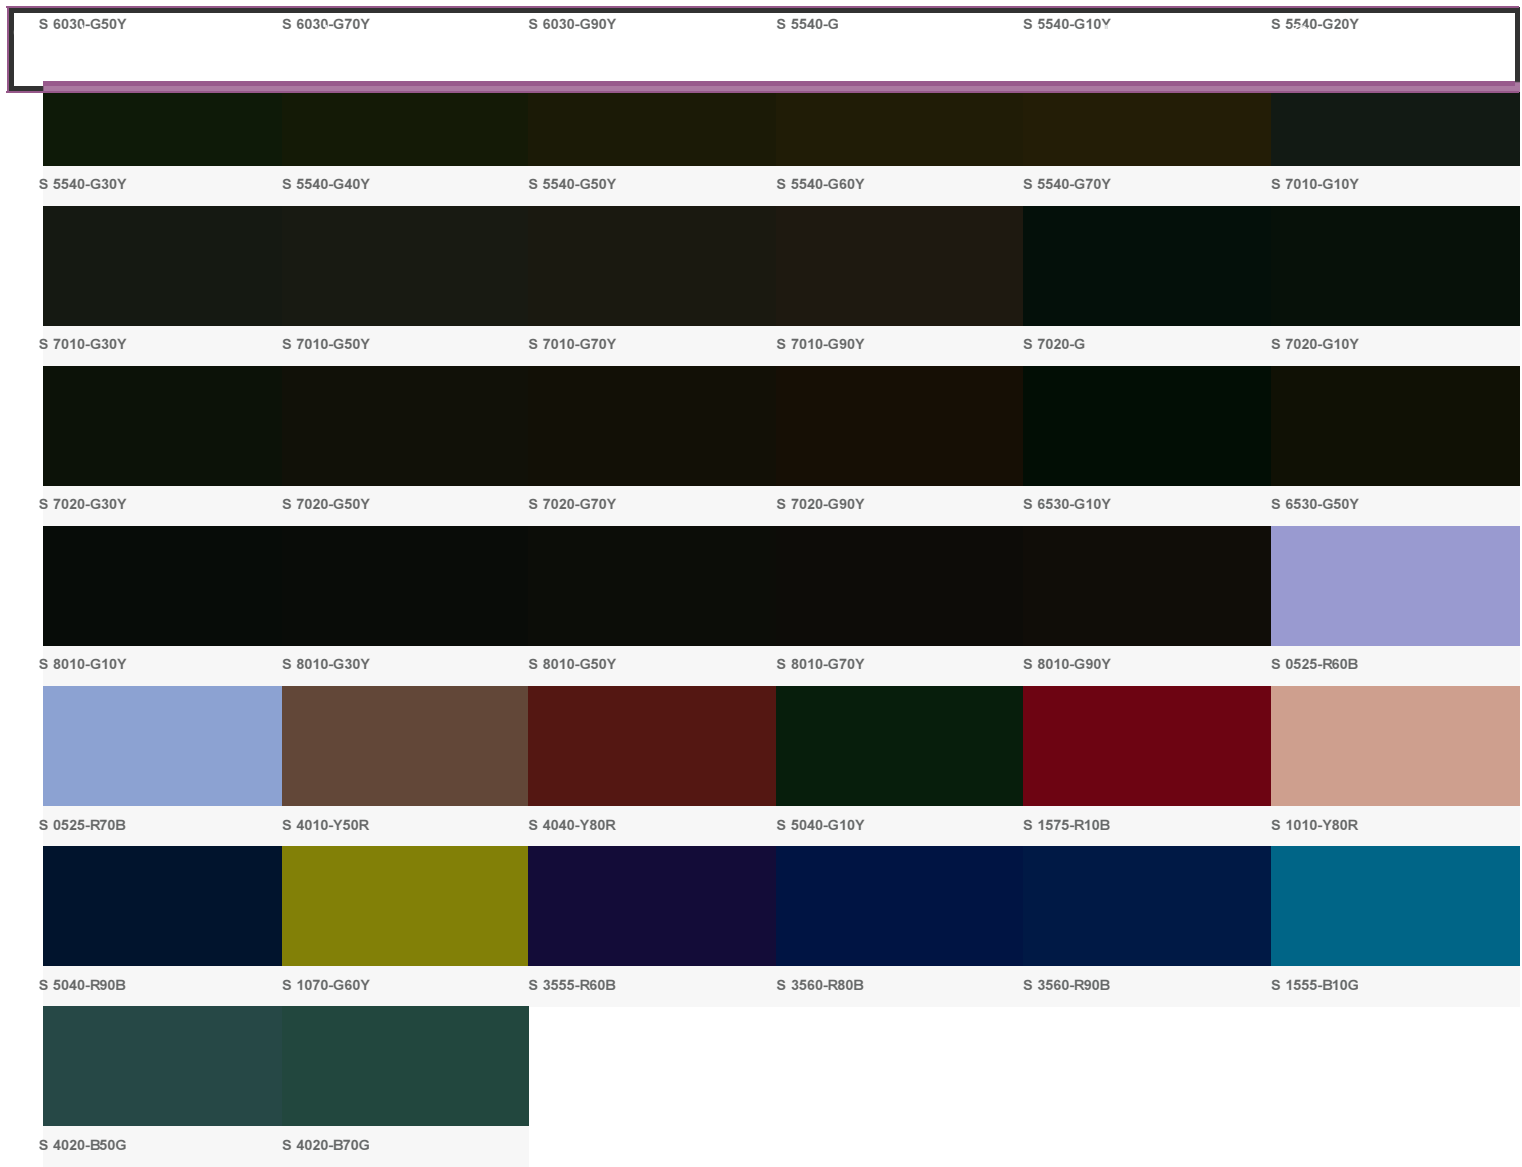

call our national lo-rate number 0844-3576592

Much More than Just Glass

Cart My Account Login / Register

search for...

Home Company Shop Our Products Our Colours Blog

OFFLINE

NCS Colour Chart

NCS it is not only a colour fan but it is the colour system for the building industry. A competitive advantage is the large Chr on chromatic list with the formulations of about 2000 colours in the NCS colour range, available in 5 key products from which it is possible to obtain the various Natural Colour Standard variants!

S 2040-Y90R S 2050-Y S 2050-Y10R S 2050-Y20R S 2050-Y30R S 2050-Y40R

S 2050-Y50R S 2050-Y60R S 2050-Y70R S 2050-Y80R S 2050-Y90R S 2060-Y

Our website is currently being re-developed, with many new products being added. If you have any difficulty ordering please email us: sales@colouredglass.co.uk or