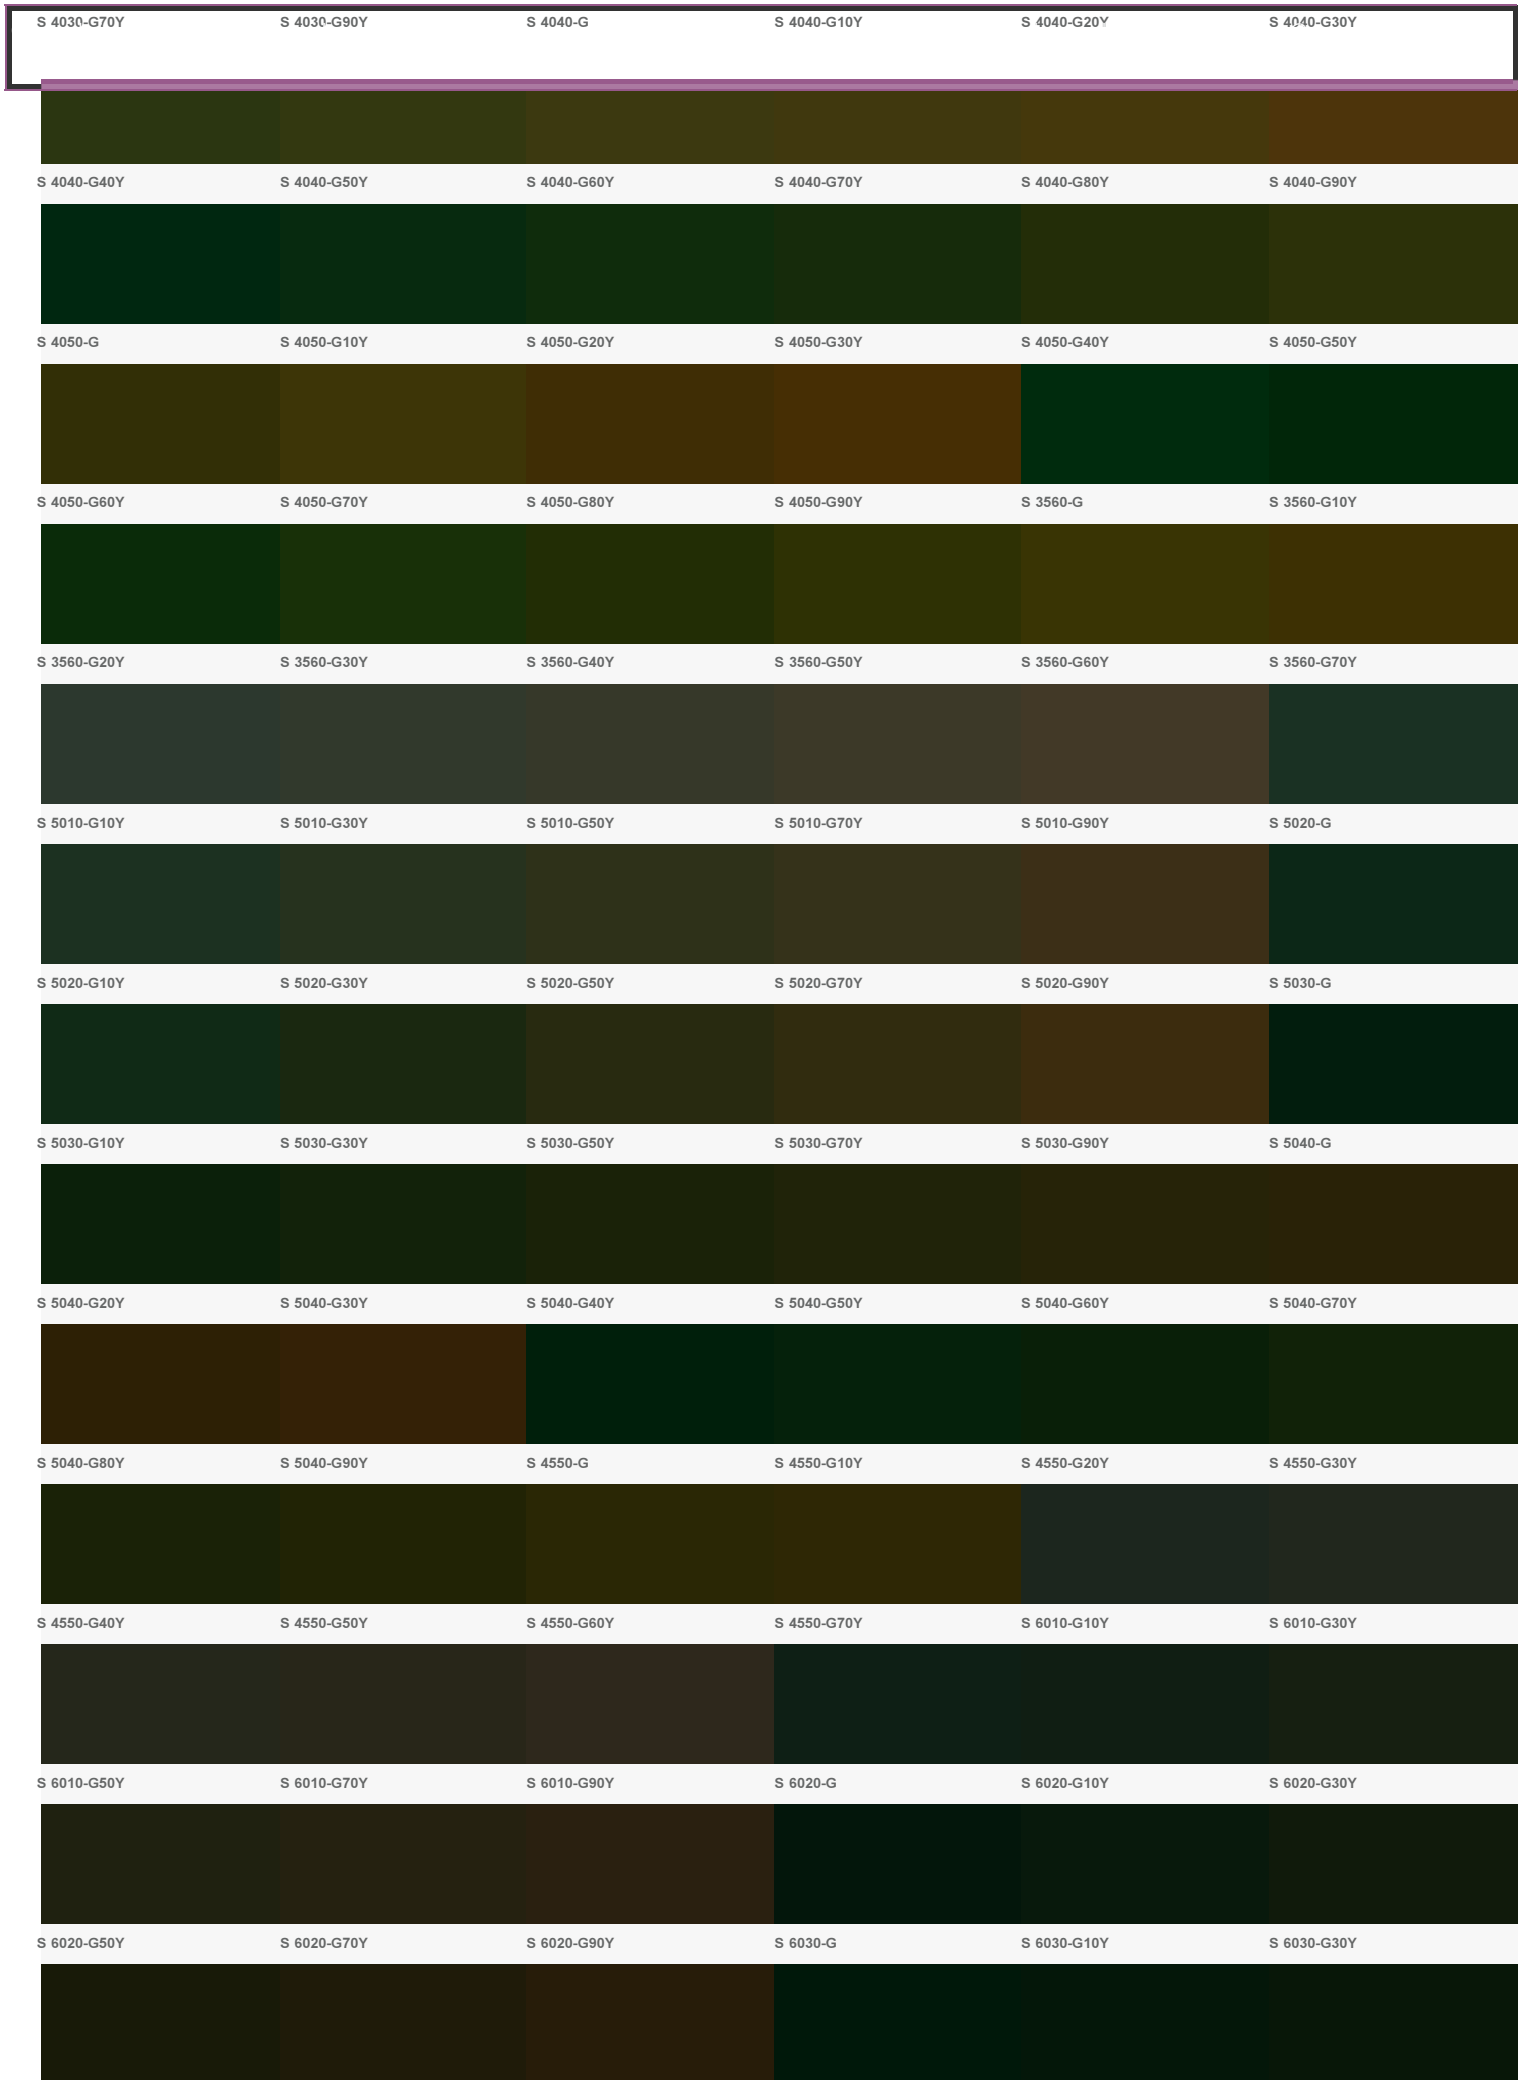

call our national lo-rate number 0844-3576592

Much More than Just Glass

Cart My Account Login / Register

search for...

Home Company Shop Our Products Our Colours Blog

OFFLINE

NCS Colour Chart

NCS it is not only a colour fan but it is the colour system for the building industry. A competitive advantage is the large Chr on chromatic list with the formulations of about 2000 colours in the NCS colour range, available in 5 key products from which it is possible to obtain the various Natural Colour Standard variants!

S 2040-Y90R S 2050-Y S 2050-Y10R S 2050-Y20R S 2050-Y30R S 2050-Y40R

S 2050-Y50R S 2050-Y60R S 2050-Y70R S 2050-Y80R S 2050-Y90R S 2060-Y

Our website is currently being re-developed, with many new products being added. If you have any difficulty ordering please email us: sales@colouredglass.co.uk or