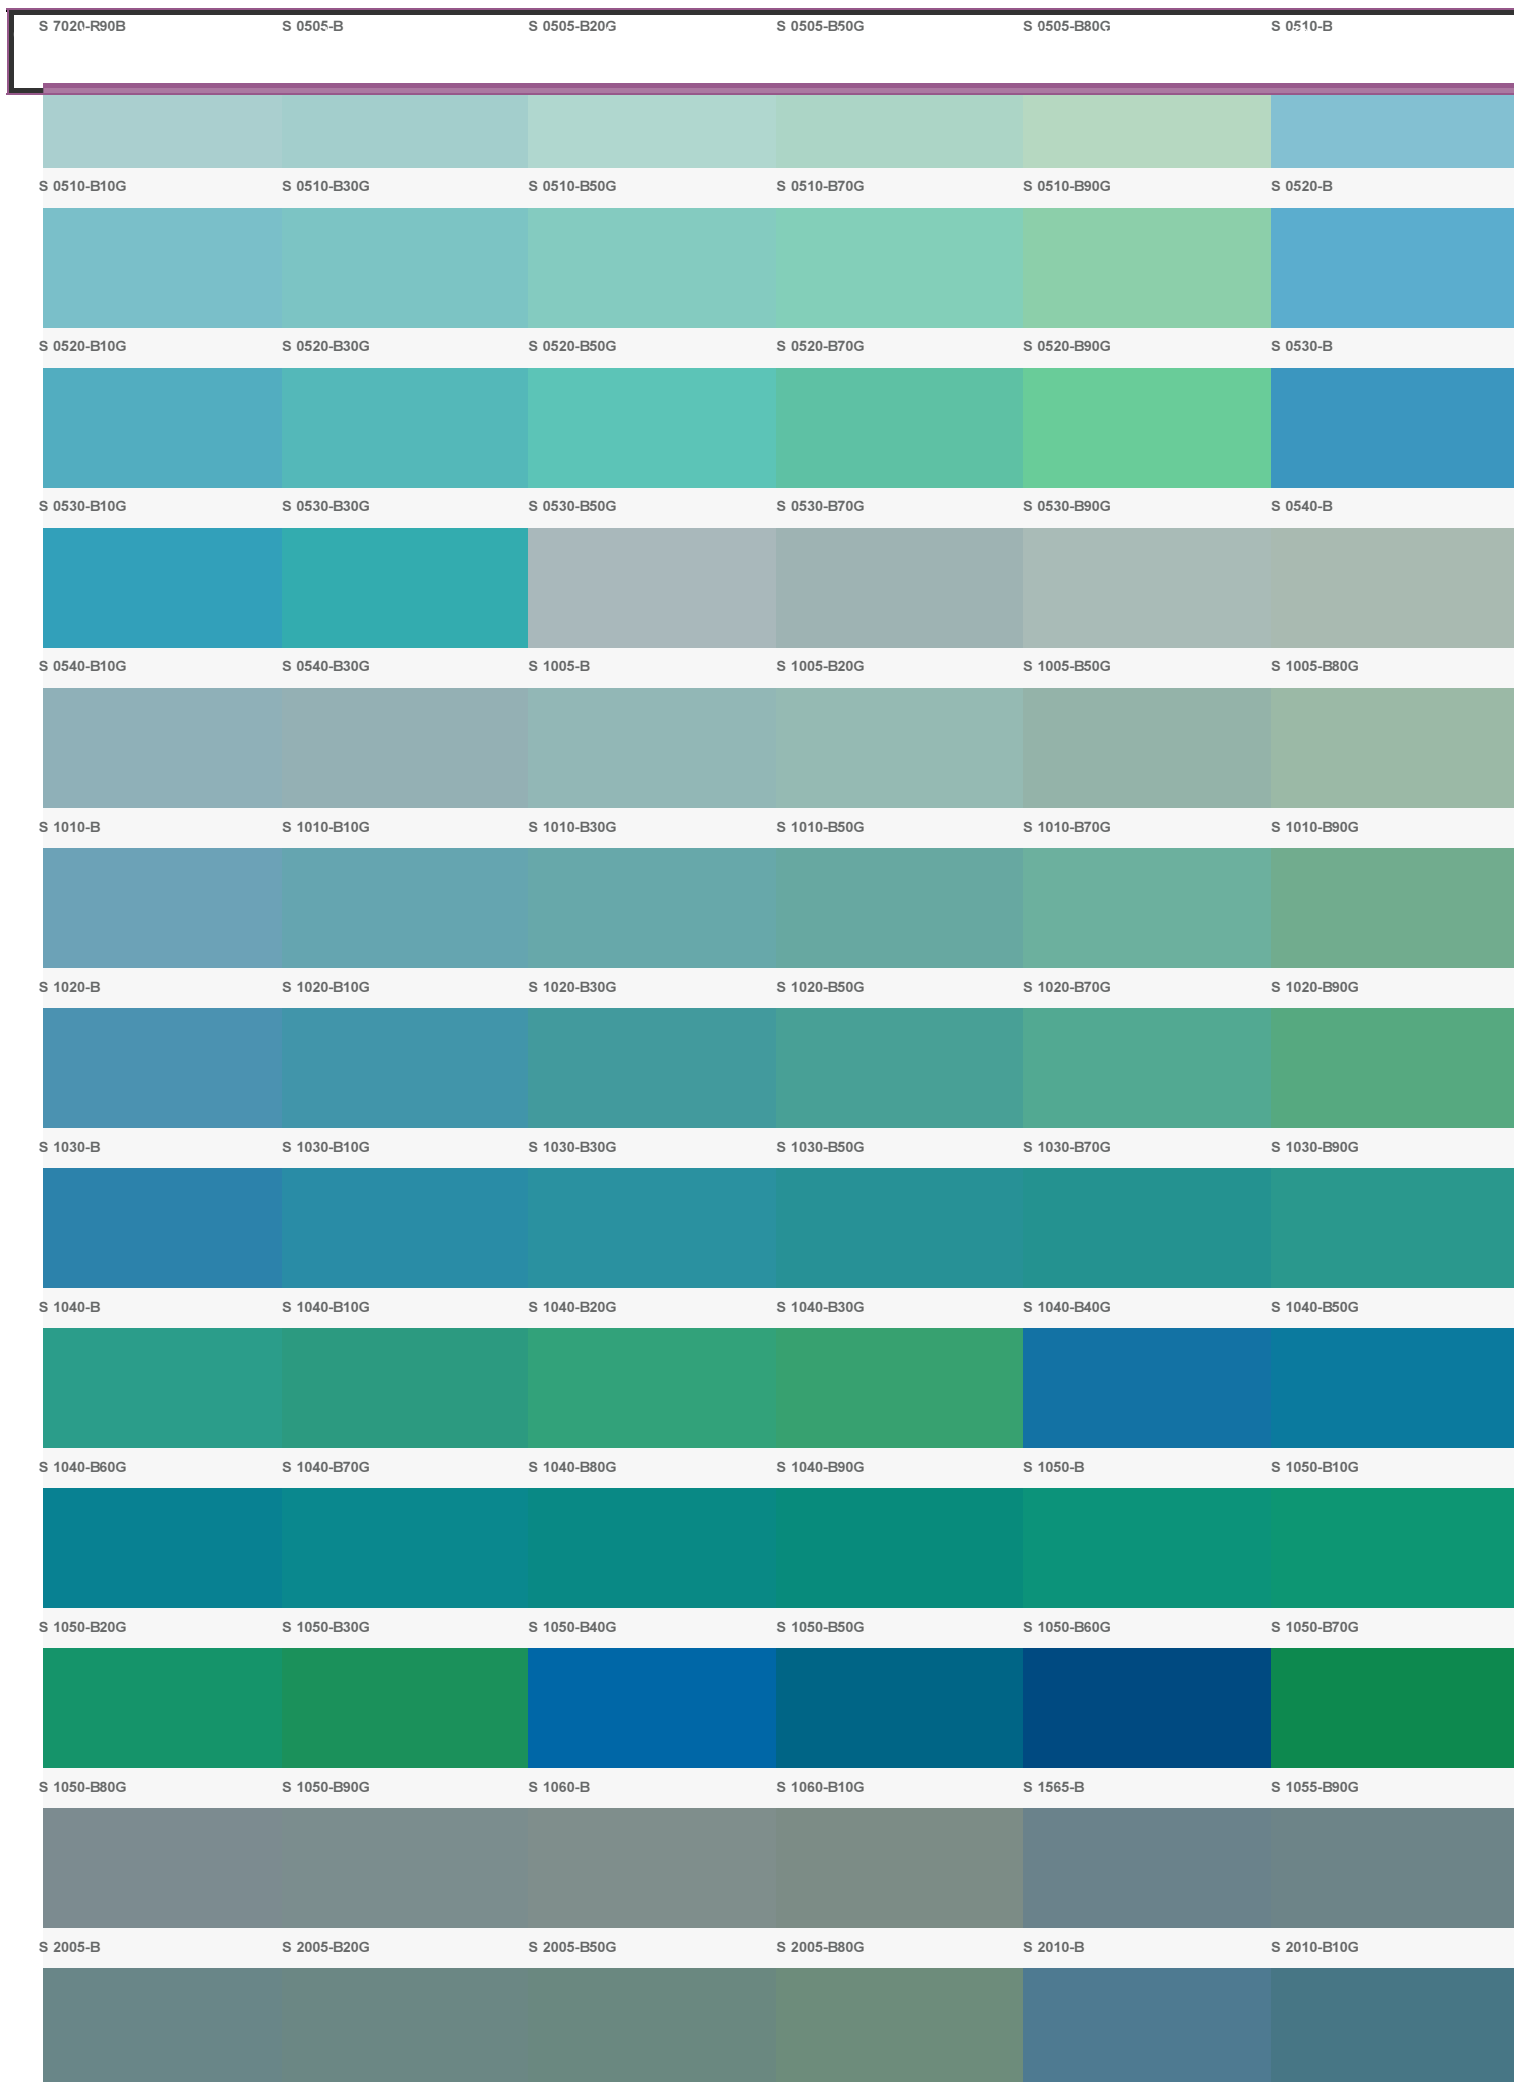

call our national lo-rate number 0844-3576592

Much More than Just Glass

Cart My Account Login / Register

search for...

Home Company Shop Our Products Our Colours Blog

OFFLINE

NCS Colour Chart

NCS it is not only a colour fan but it is the colour system for the building industry. A competitive advantage is the large Chr on chromatic list with the formulations of about 2000 colours in the NCS colour range, available in 5 key products from which it is possible to obtain the various Natural Colour Standard variants!

S 2030-Y10R S 2030-Y20R S 2030-Y30R S 2030-Y40R S 2030-Y50R S 2030-Y60R

S 2030-Y70R S 2030-Y80R S 2030-Y90R S 2040-Y S 2040-Y10R S 2040-Y20R

S 2040-Y30R S 2040-Y40R S 2040-Y50R S 2040-Y60R S 2040-Y70R S 2040-Y80R

S 2040-Y90R S 2050-Y S 2050-Y10R S 2050-Y20R S 2050-Y30R S 2050-Y40R

S 2050-Y50R S 2050-Y60R S 2050-Y70R S 2050-Y80R S 2050-Y90R S 2060-Y

Our website is currently being re-developed, with many new products being added. If you have any difficulty ordering please email us: sales@colouredglass.co.uk or