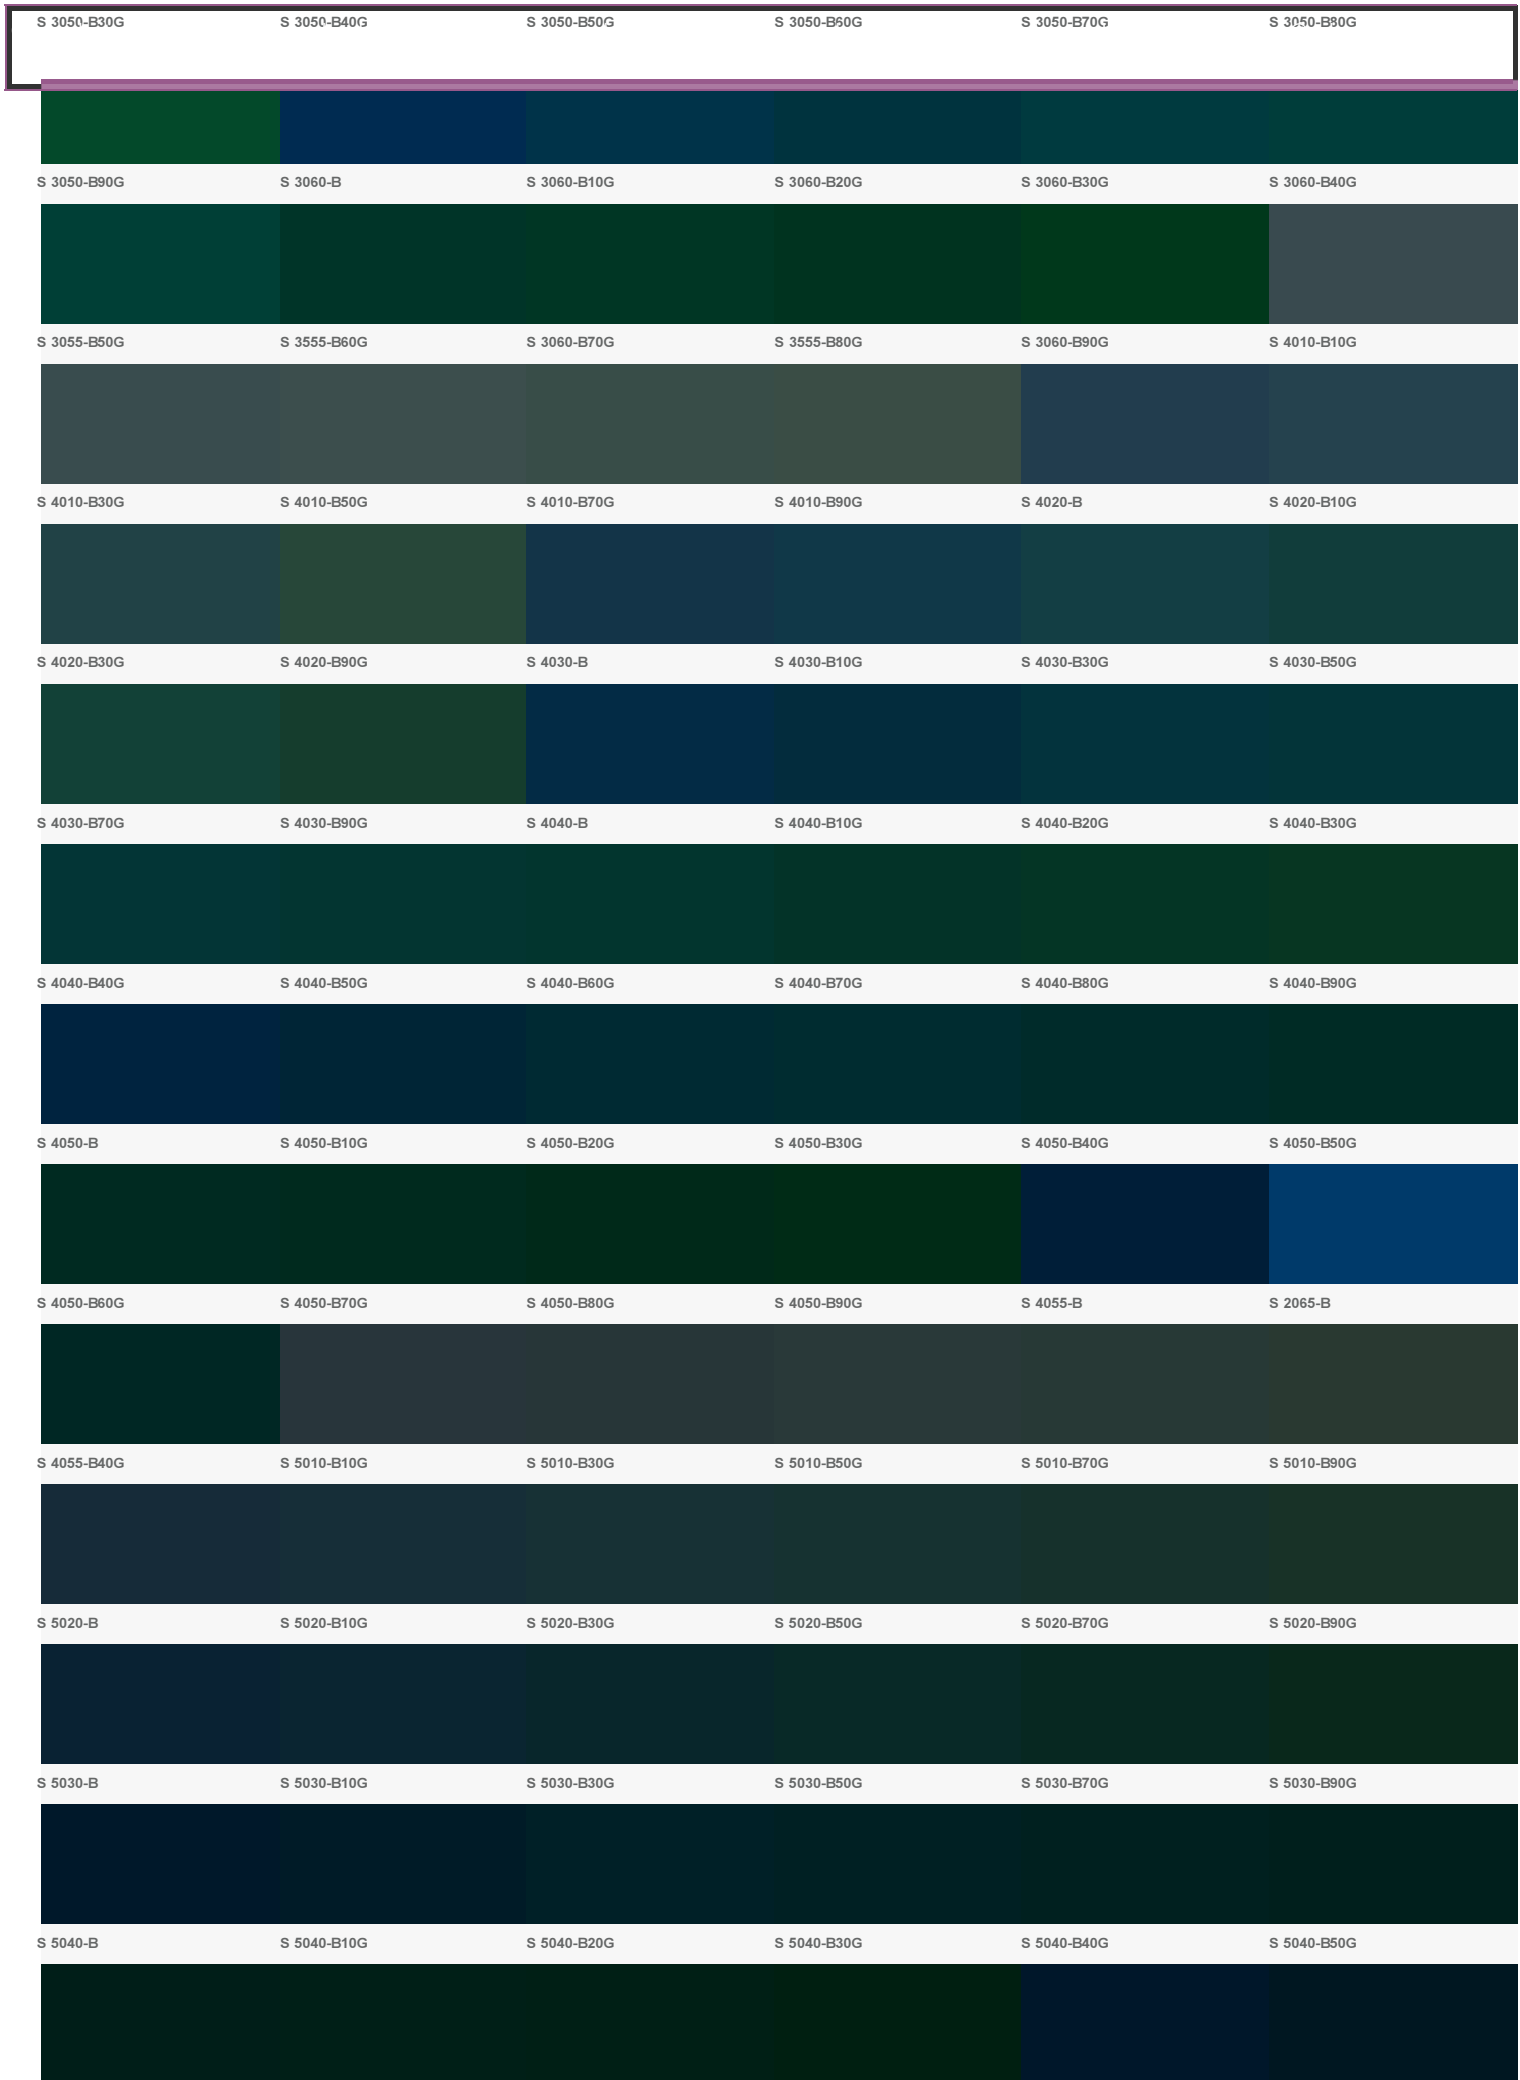

call our national lo-rate number 0844-3576592

Much More than Just Glass

Cart My Account Login / Register

search for...

Home Company Shop Our Products Our Colours Blog

OFFLINE

NCS Colour Chart

NCS it is not only a colour fan but it is the colour system for the building industry. A competitive advantage is the large Chr on chromatic list with the formulations of about 2000 colours in the NCS colour range, available in 5 key products from which it is possible to obtain the various Natural Colour Standard variants!

S 2040-Y90R S 2050-Y S 2050-Y10R S 2050-Y20R S 2050-Y30R S 2050-Y40R

S 2050-Y50R S 2050-Y60R S 2050-Y70R S 2050-Y80R S 2050-Y90R S 2060-Y

Our website is currently being re-developed, with many new products being added. If you have any difficulty ordering please email us: sales@colouredglass.co.uk or