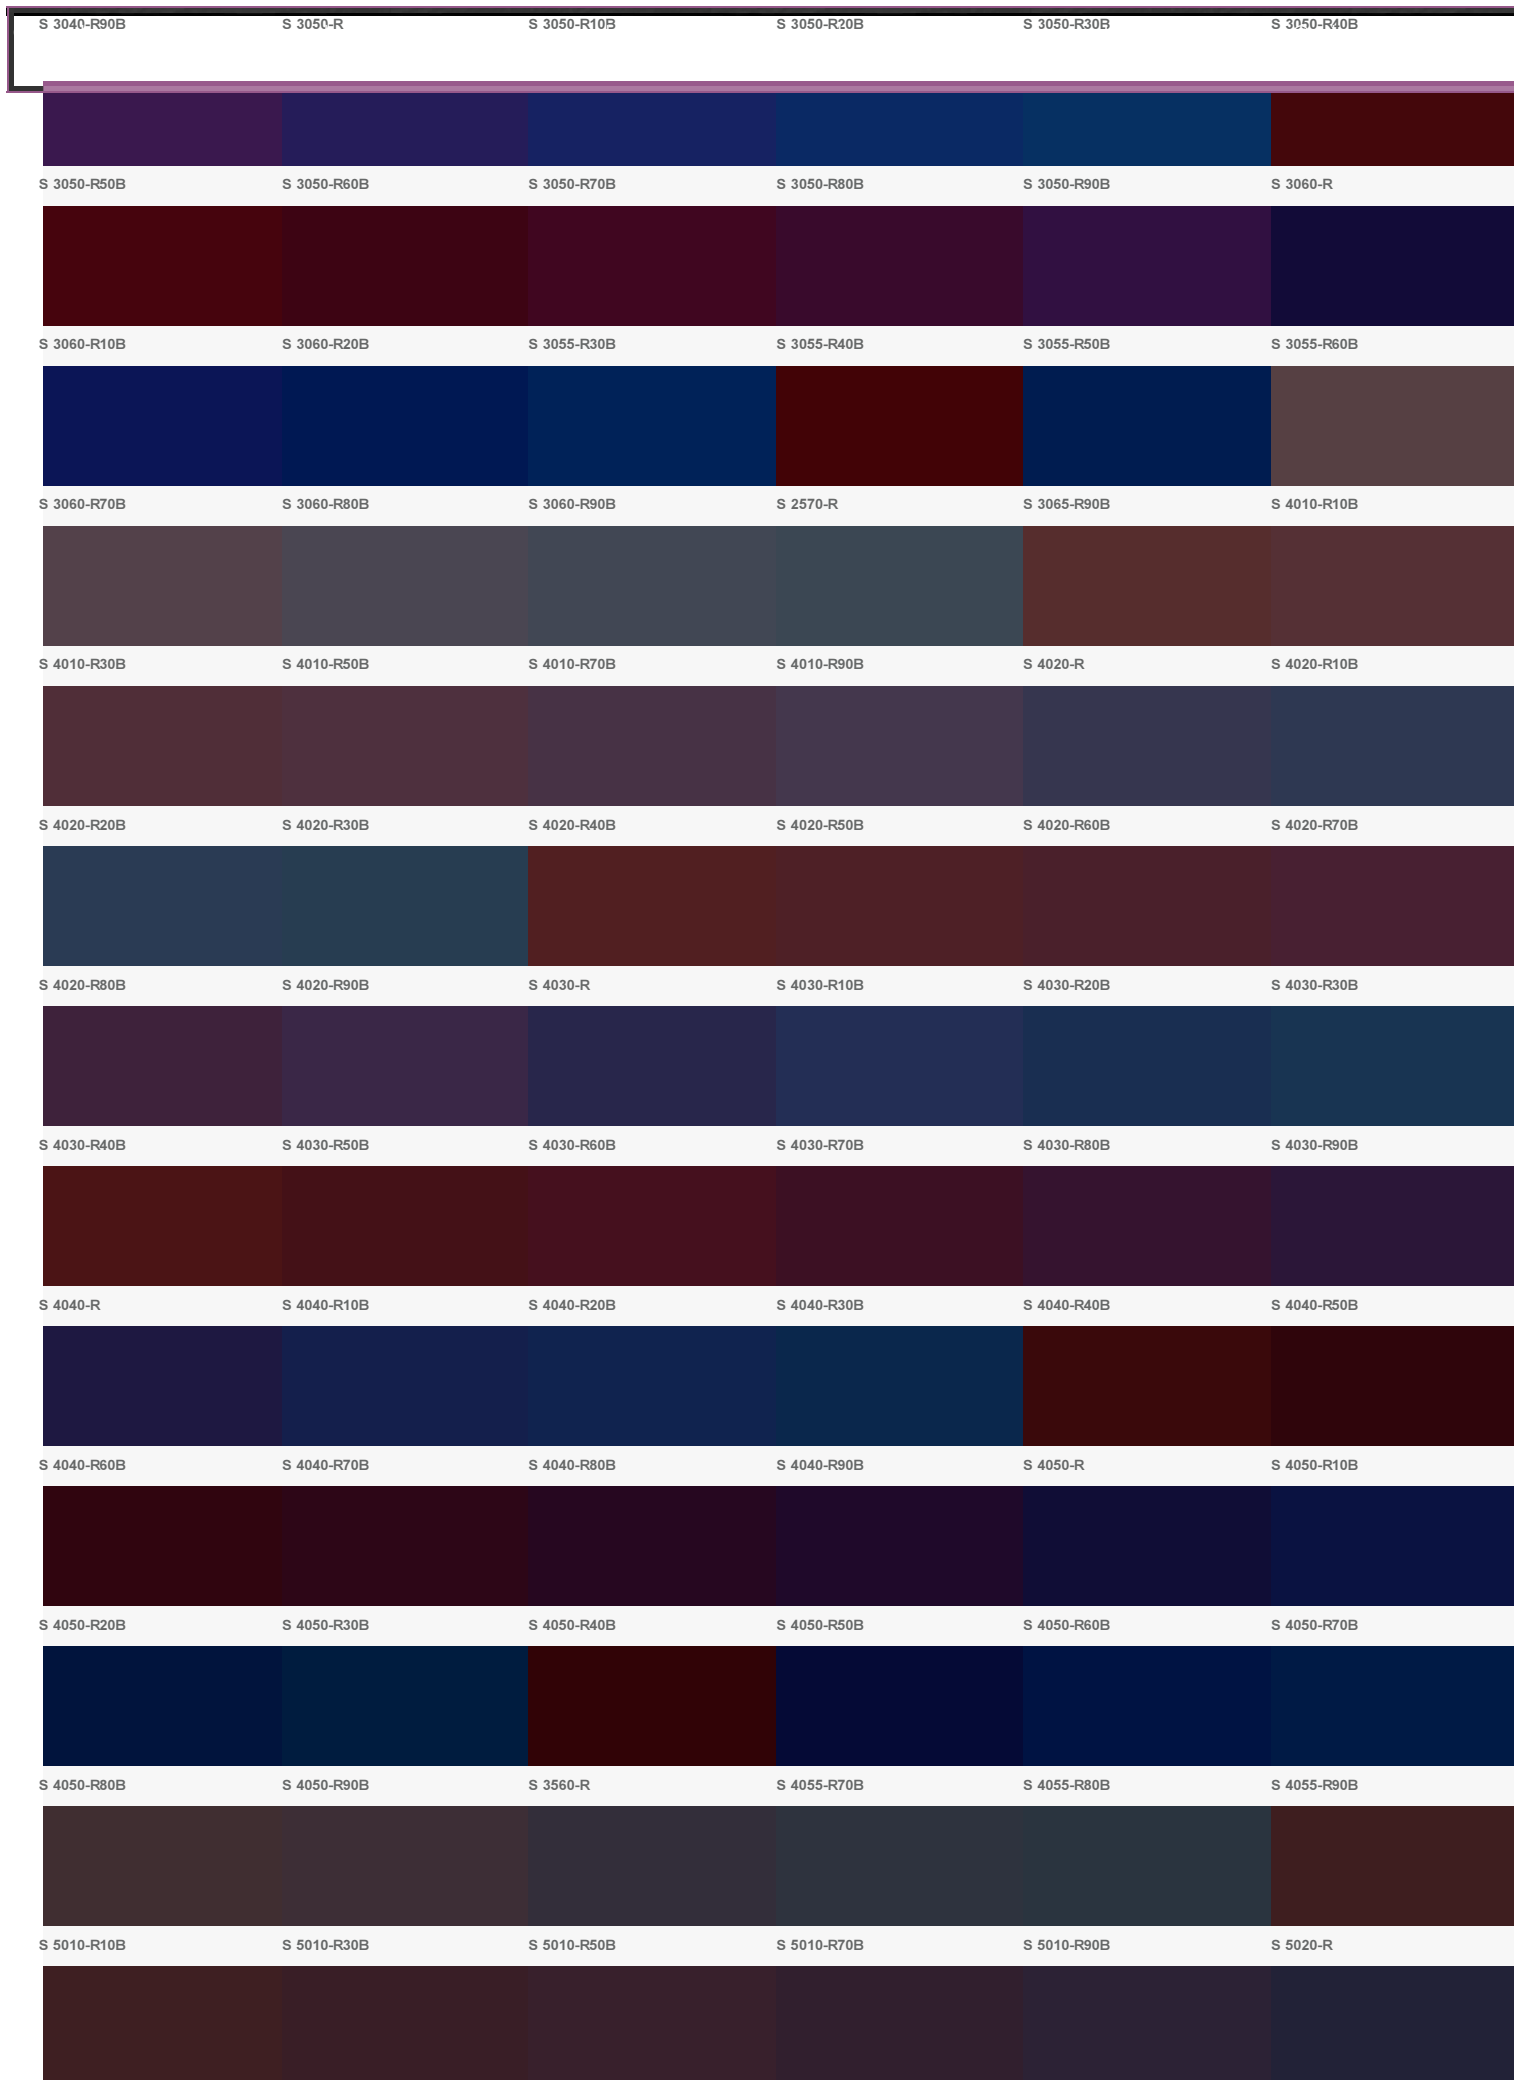

call our national lo-rate number 0844-3576592

Much More than Just Glass

Cart My Account Login / Register

search for...

Home Company Shop Our Products Our Colours Blog

OFFLINE

NCS Colour Chart

NCS it is not only a colour fan but it is the colour system for the building industry. A competitive advantage is the large Chr on chromatic list with the formulations of about 2000 colours in the NCS colour range, available in 5 key products from which it is possible to obtain the various Natural Colour Standard variants!

S 2040-Y90R S 2050-Y S 2050-Y10R S 2050-Y20R S 2050-Y30R S 2050-Y40R

S 2050-Y50R S 2050-Y60R S 2050-Y70R S 2050-Y80R S 2050-Y90R S 2060-Y

Our website is currently being re-developed, with many new products being added. If you have any difficulty ordering please email us: sales@colouredglass.co.uk or