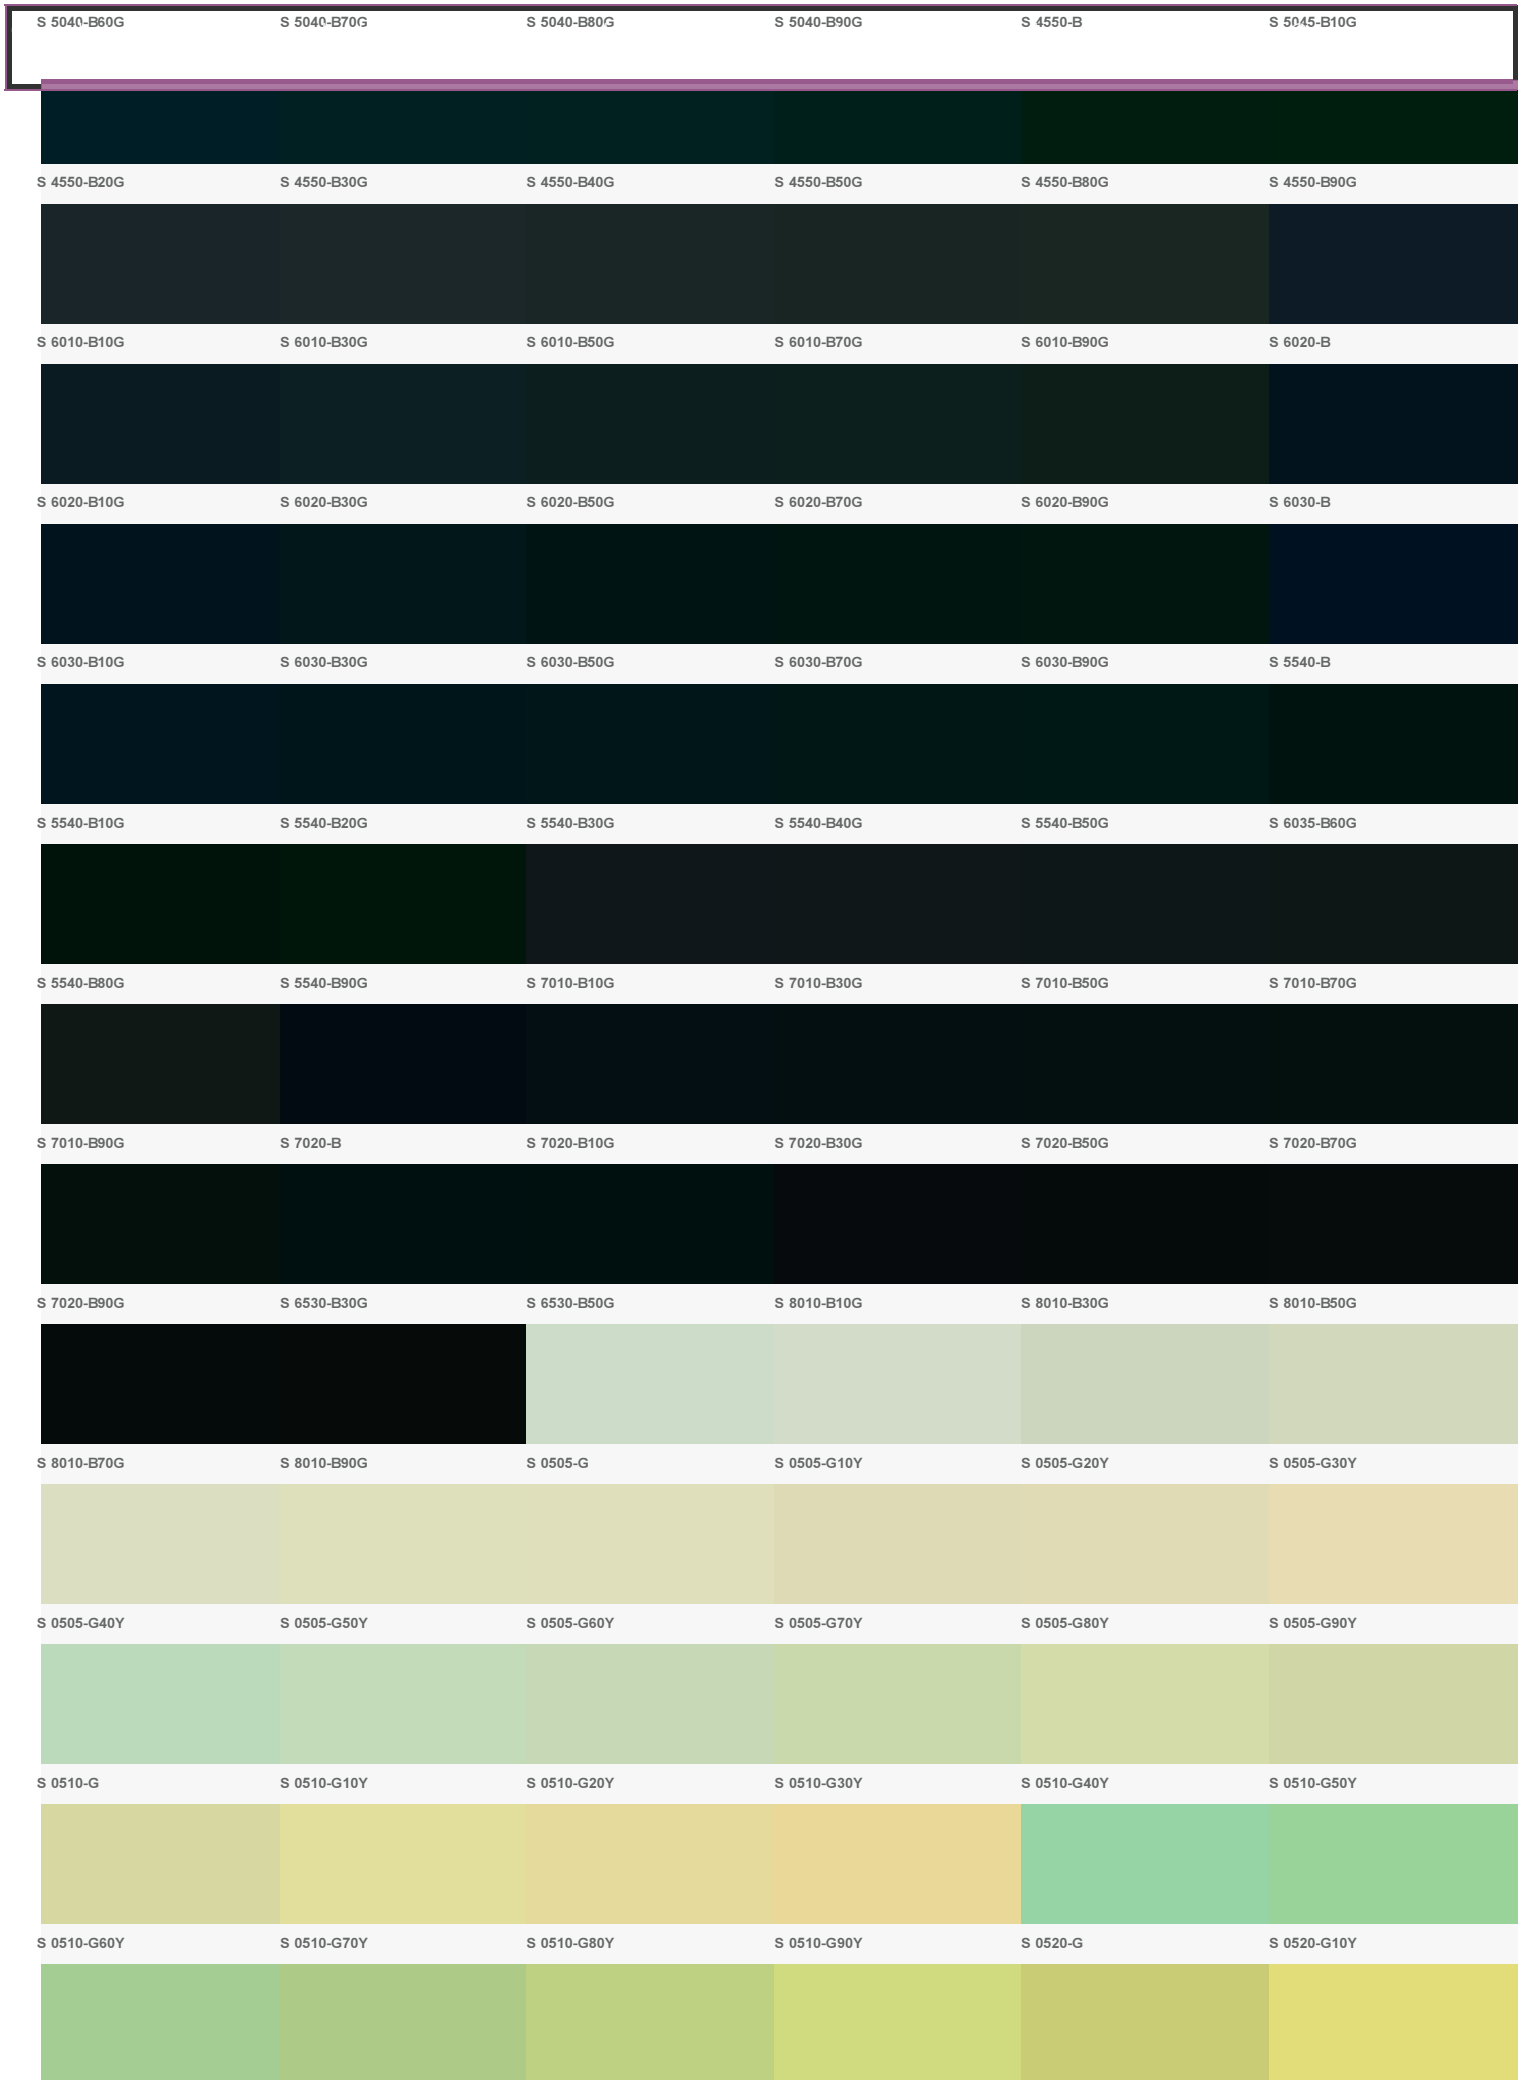

call our national lo-rate number 0844-3576592

Much More than Just Glass

Cart My Account Login / Register

search for...

Home Company Shop Our Products Our Colours Blog

OFFLINE

NCS Colour Chart

NCS it is not only a colour fan but it is the colour system for the building industry. A competitive advantage is the large Chr on chromatic list with the formulations of about 2000 colours in the NCS colour range, available in 5 key products from which it is possible to obtain the various Natural Colour Standard variants!

S 2040-Y90R S 2050-Y S 2050-Y10R S 2050-Y20R S 2050-Y30R S 2050-Y40R

S 2050-Y50R S 2050-Y60R S 2050-Y70R S 2050-Y80R S 2050-Y90R S 2060-Y

Our website is currently being re-developed, with many new products being added. If you have any difficulty ordering please email us: sales@colouredglass.co.uk or