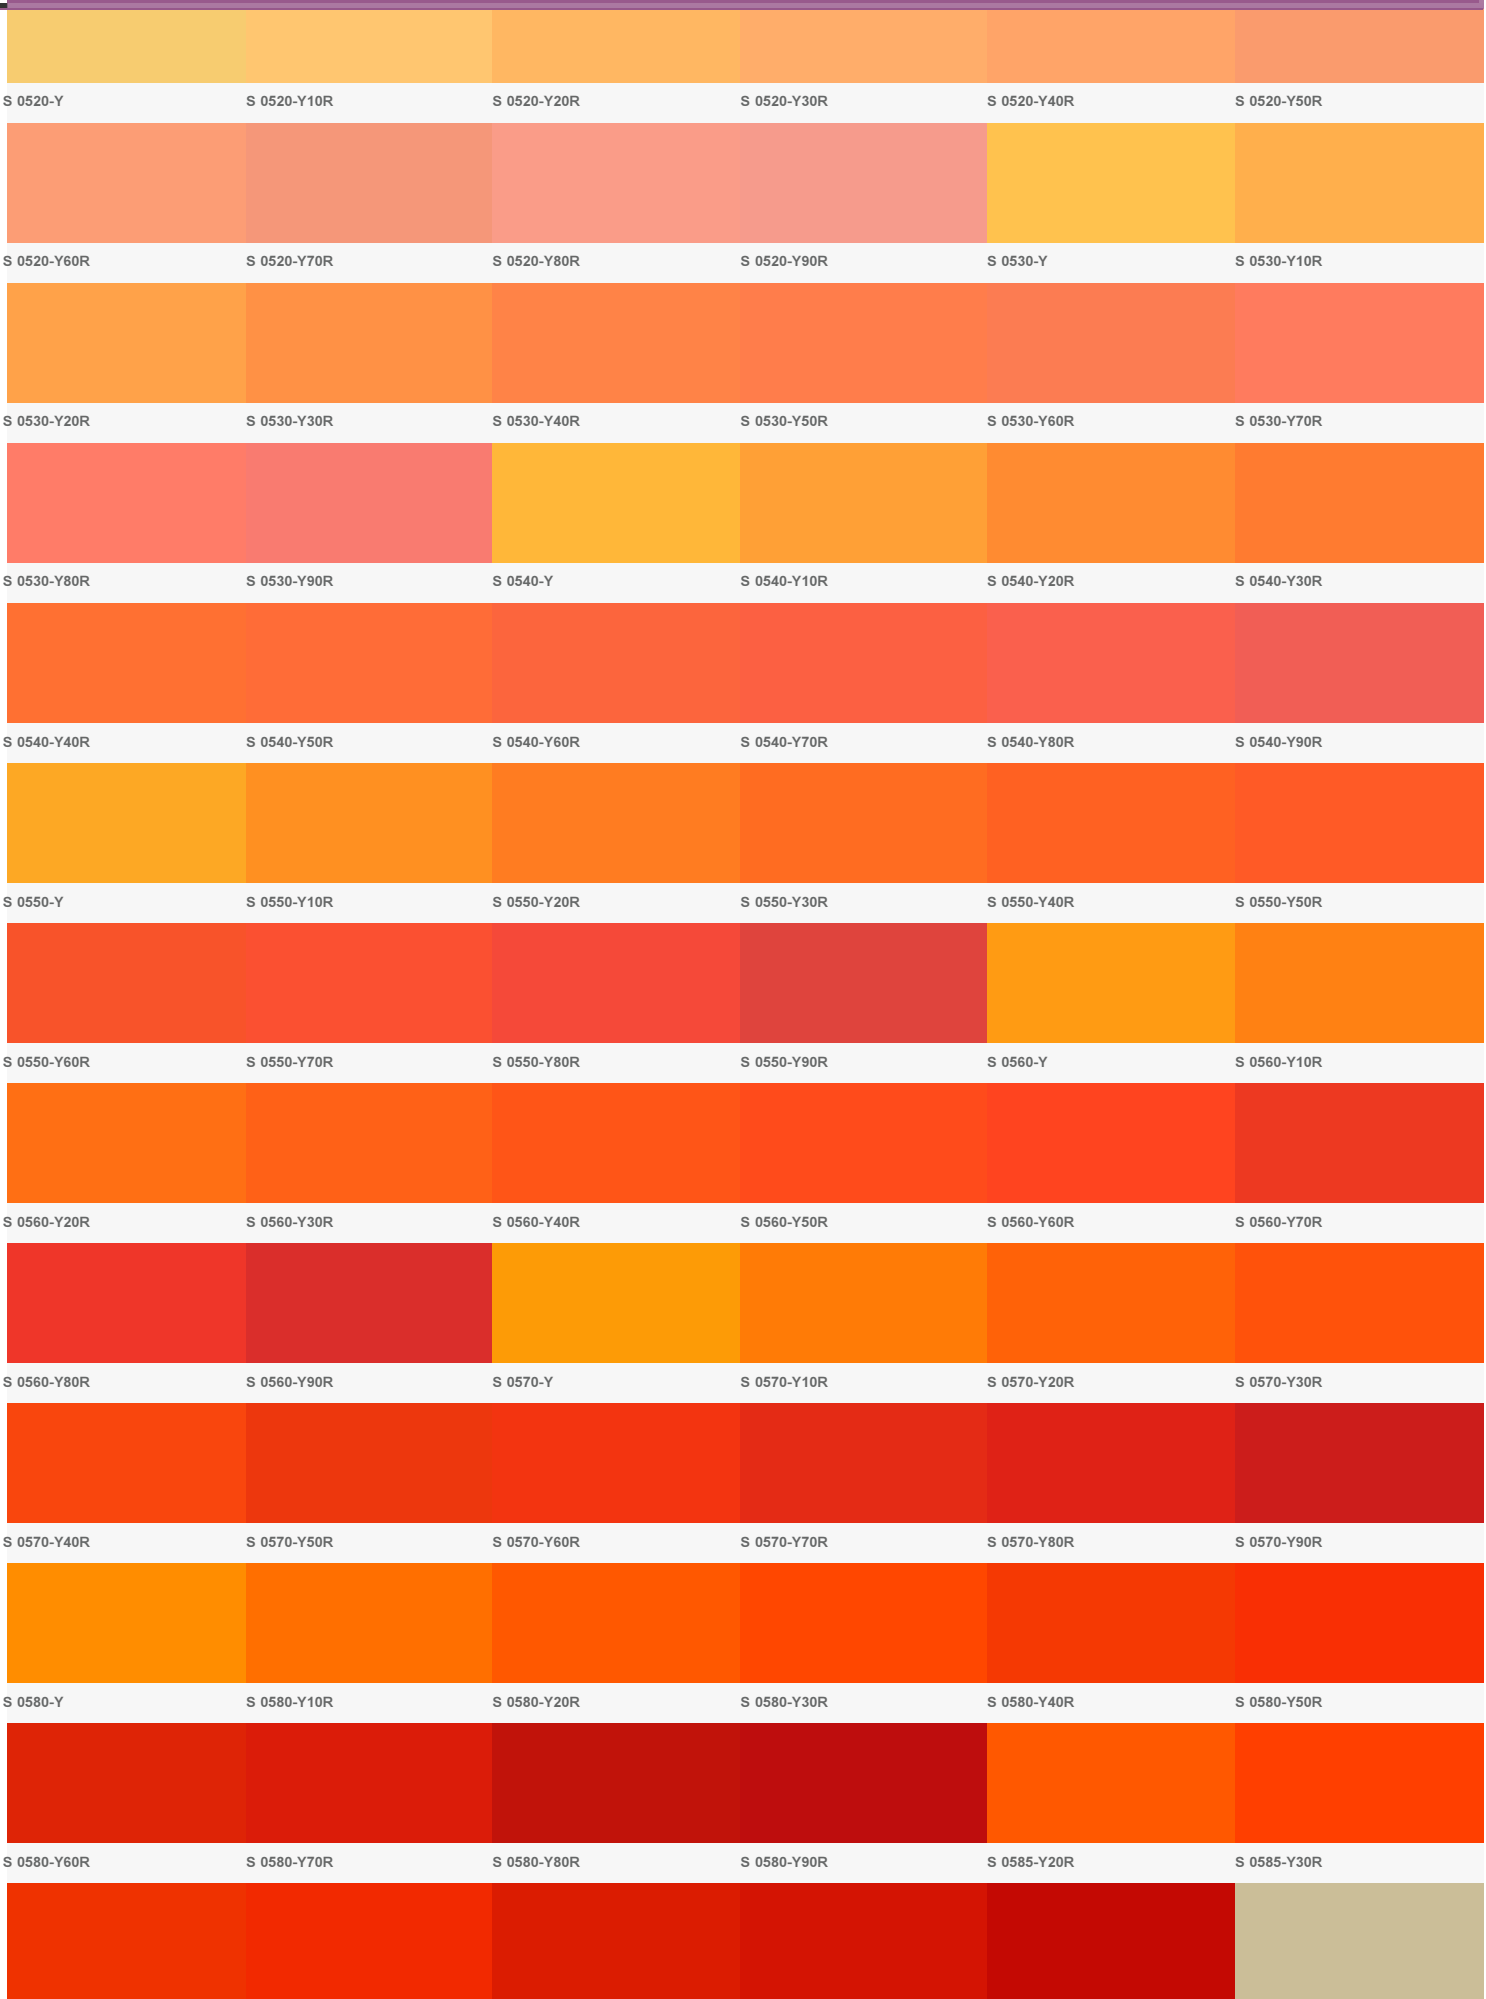

Our website is currently being re-developed, with many new products being added, if you have any difficulty ordering please email us, sales@colouredglass.co.uk or