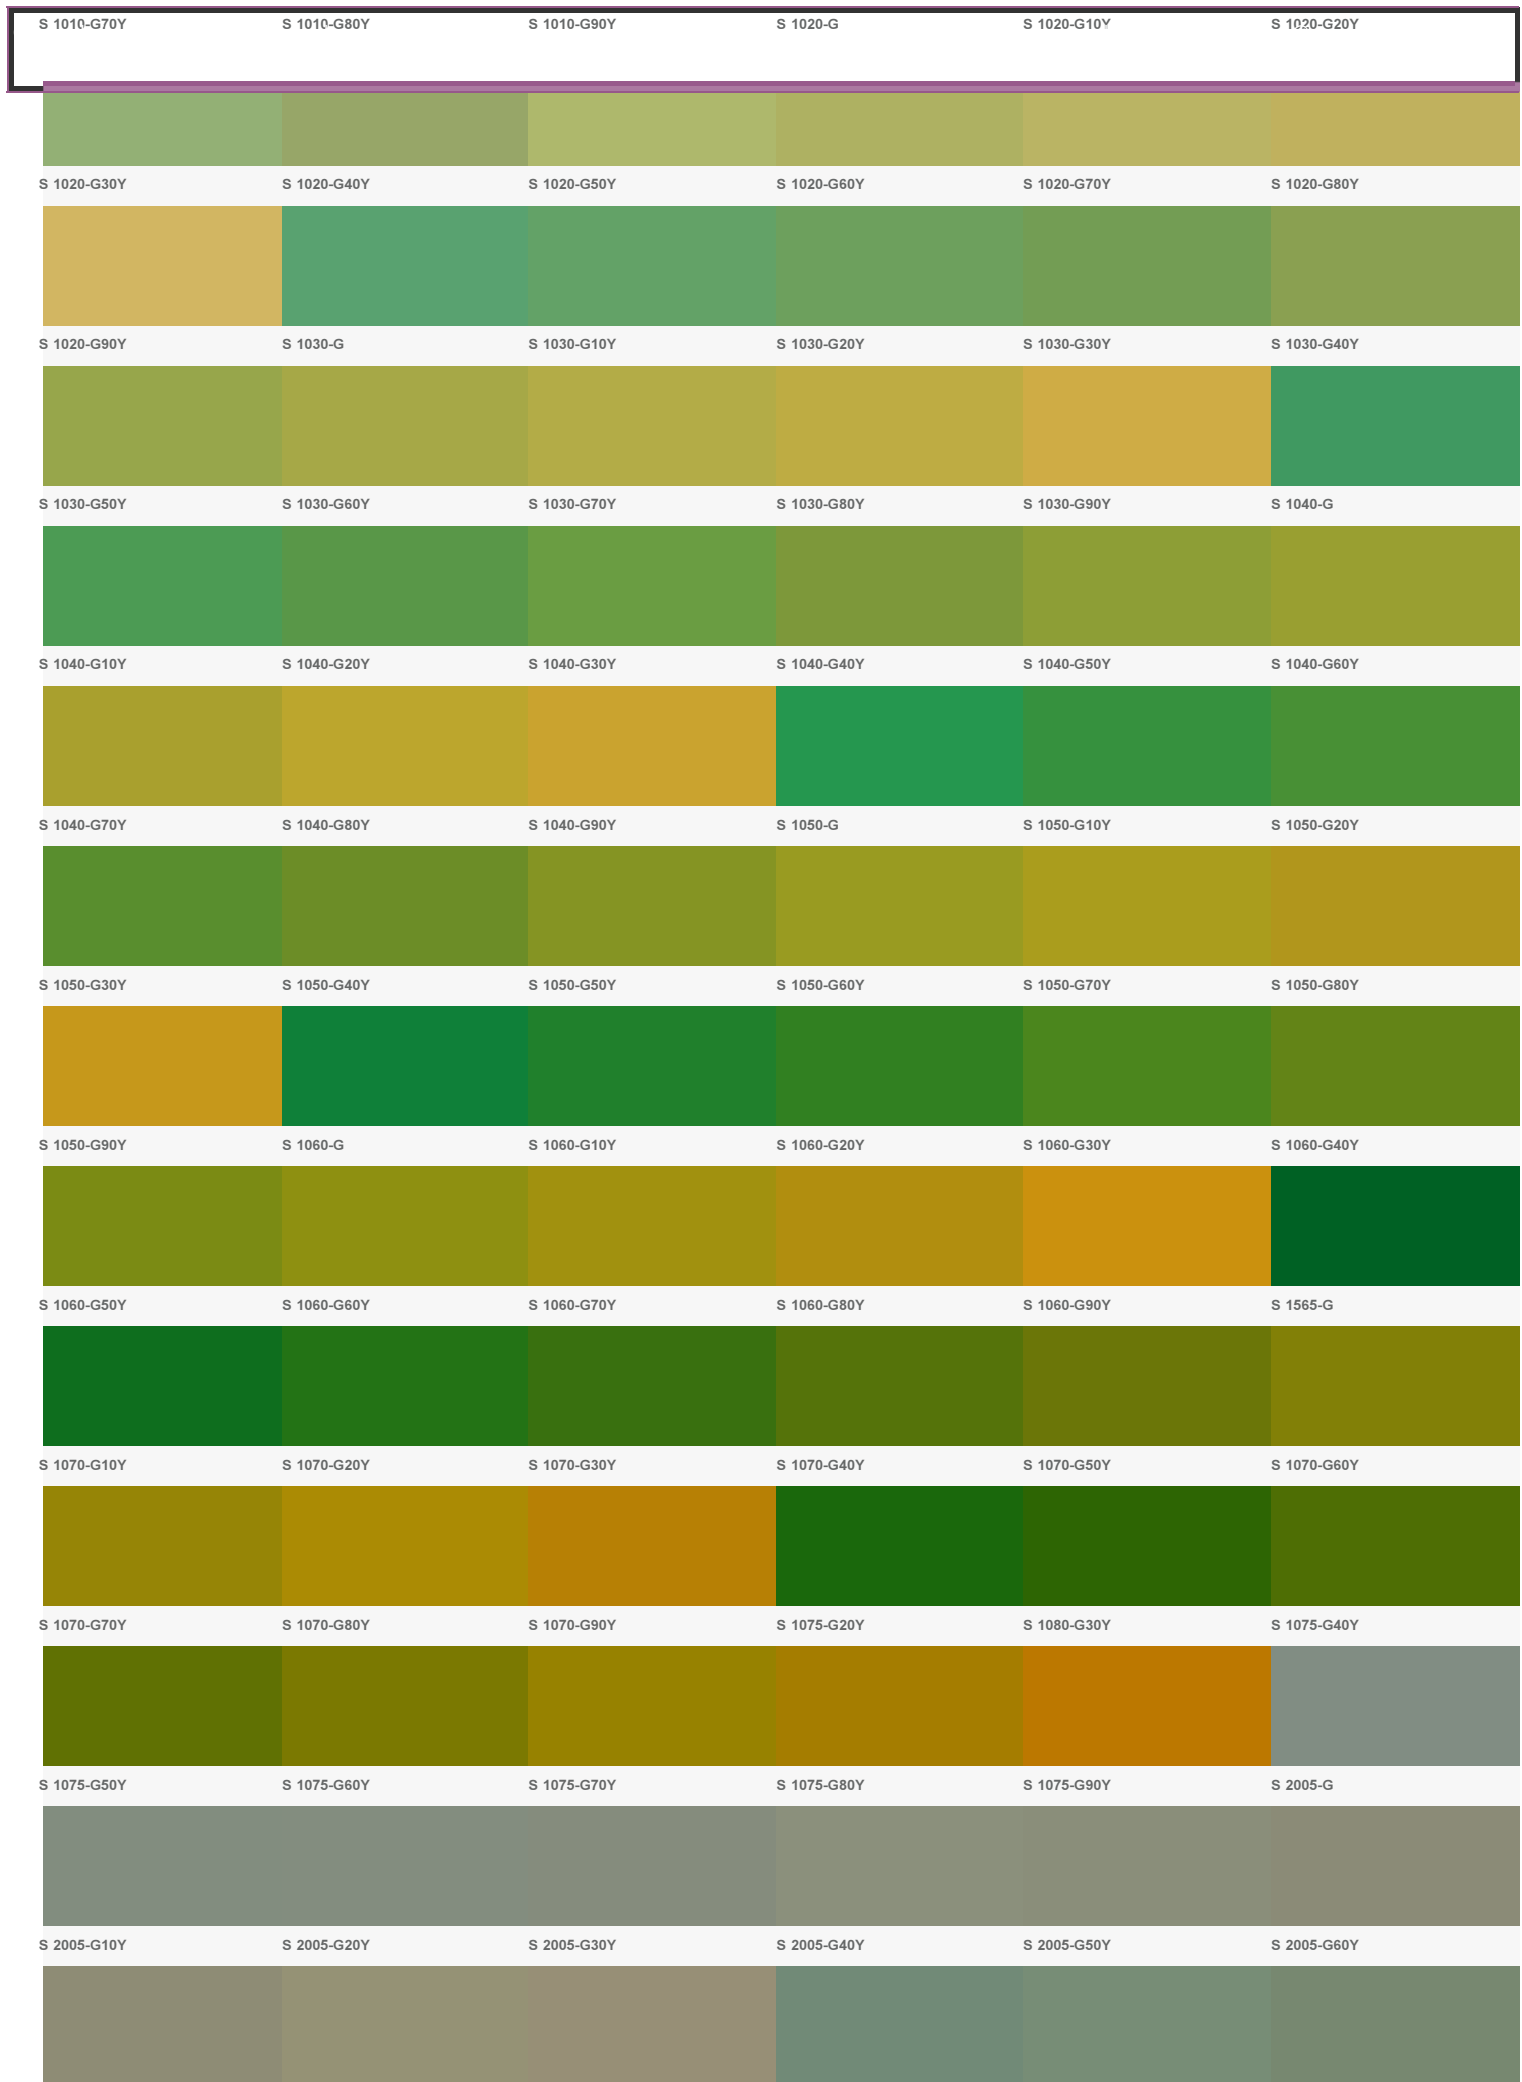

call our national lo-rate number 0844-3576592

Much More than Just Glass

Cart My Account Login / Register

search for...

Home Company Shop Our Products Our Colours Blog

OFFLINE

NCS Colour Chart

NCS it is not only a colour fan but it is the colour system for the building industry. A competitive advantage is the large Chr on chromatic list with the formulations of about 2000 colours in the NCS colour range, available in 5 key products from which it is possible to obtain the various Natural Colour Standard variants!

S 2040-Y90R S 2050-Y S 2050-Y10R S 2050-Y20R S 2050-Y30R S 2050-Y40R

S 2050-Y50R S 2050-Y60R S 2050-Y70R S 2050-Y80R S 2050-Y90R S 2060-Y

Our website is currently being re-developed, with many new products being added. If you have any difficulty ordering please email us: sales@colouredglass.co.uk or