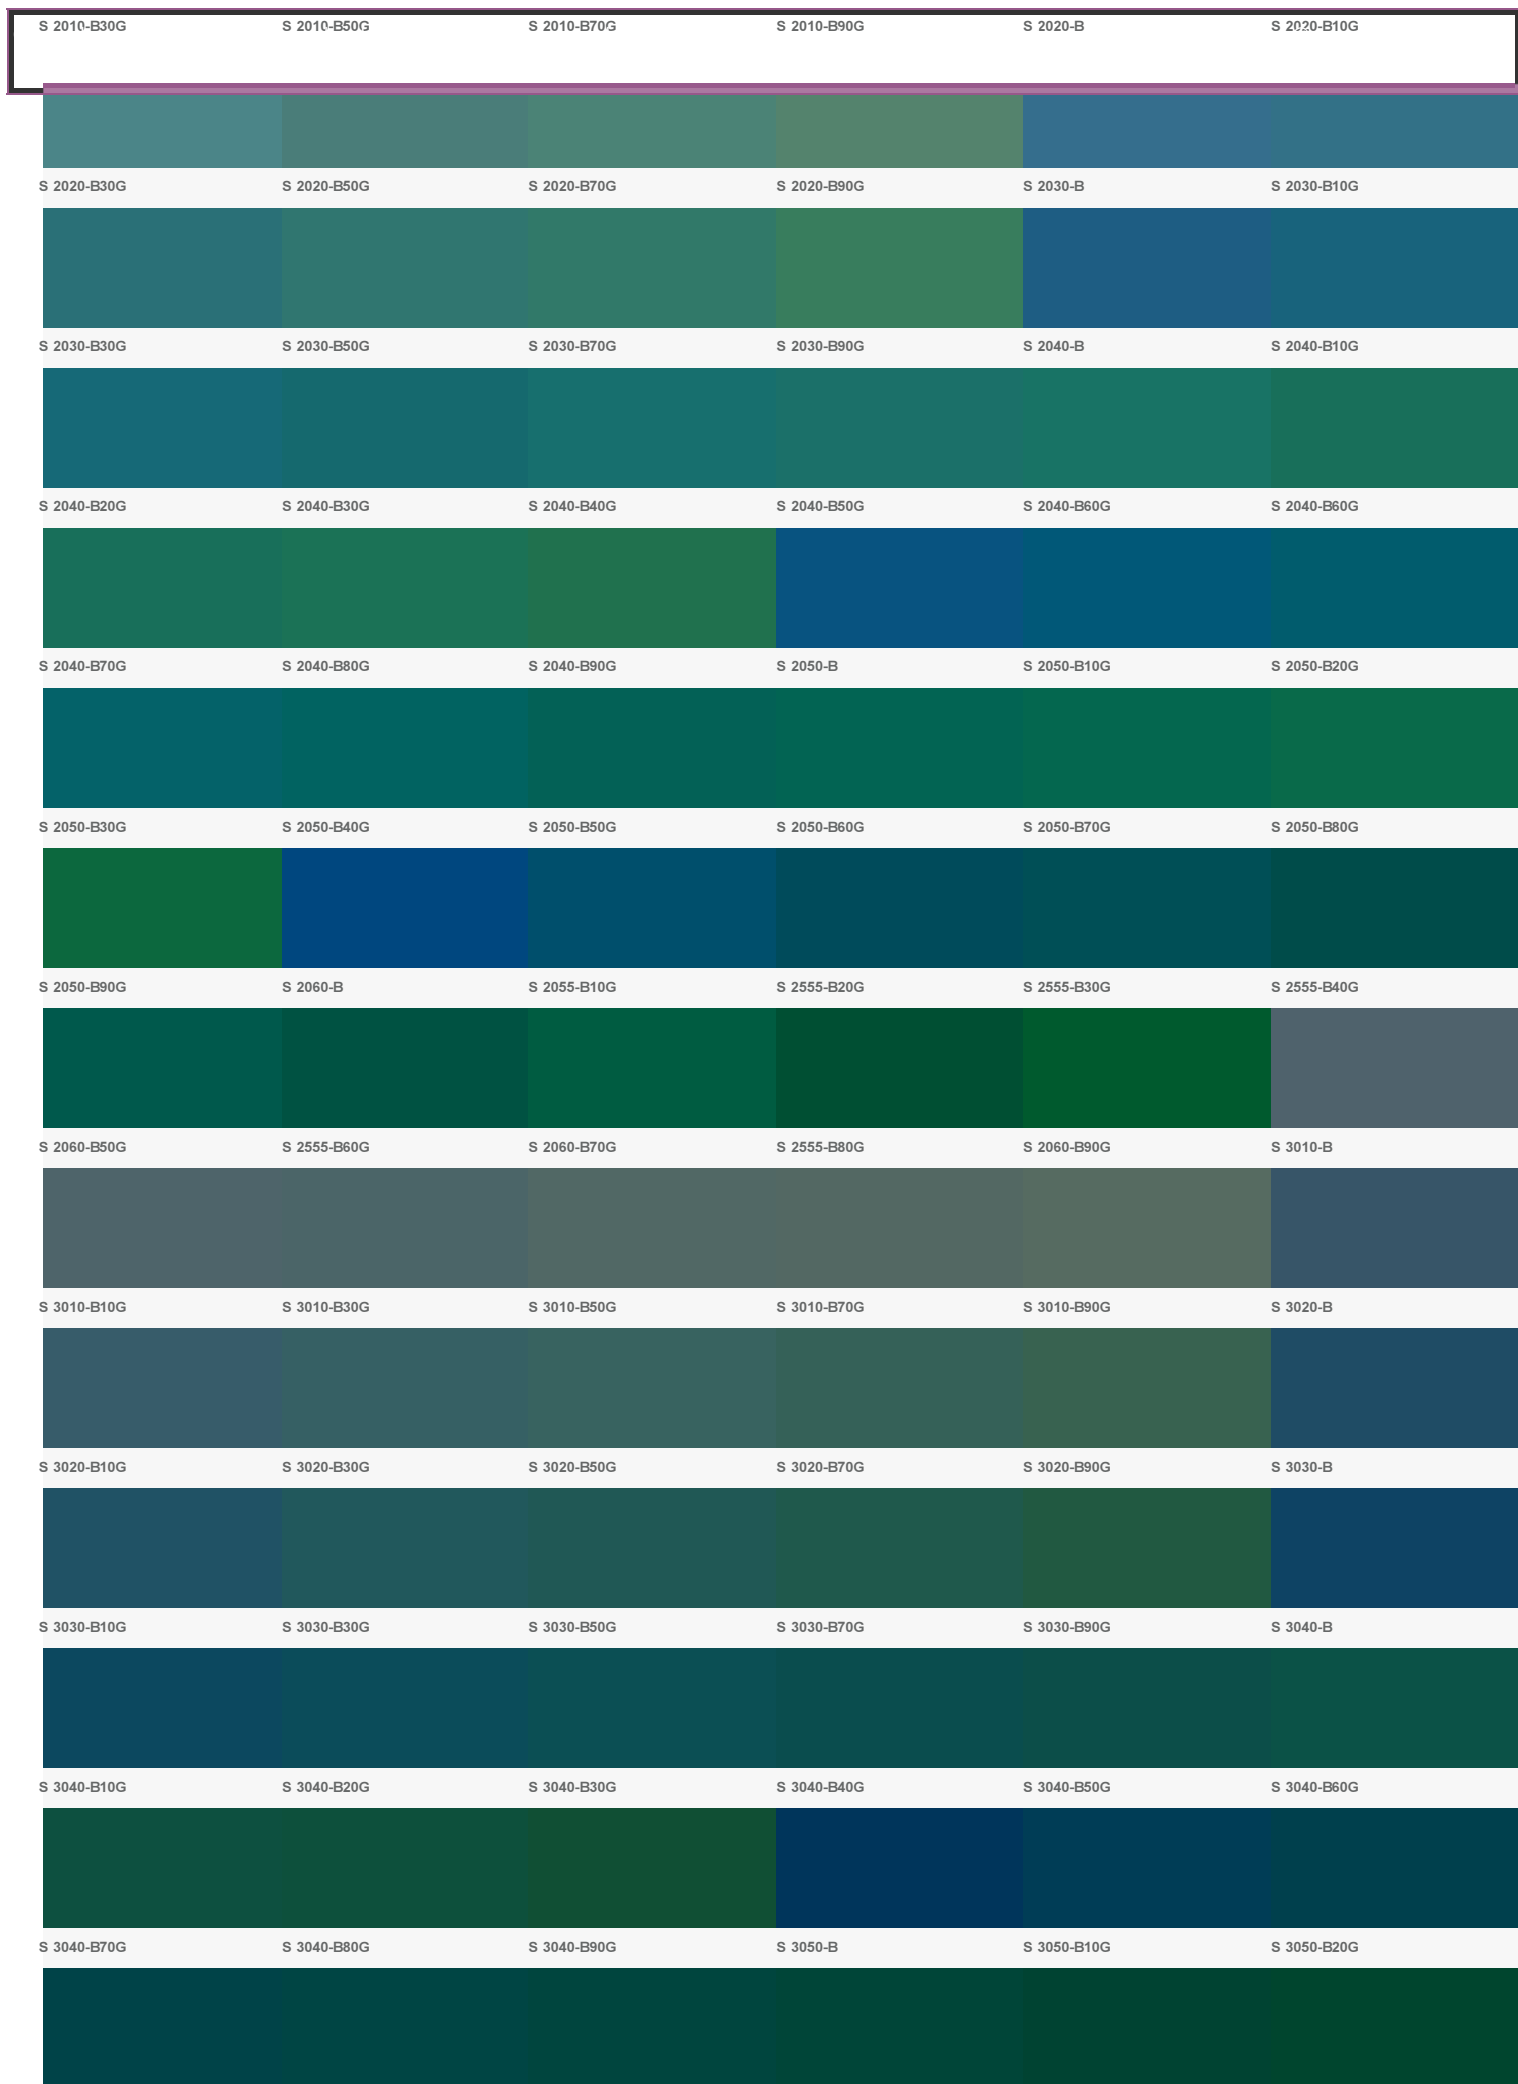

call our national lo-rate number 0844-3576592

Much More than Just Glass

Cart My Account Login / Register

search for...

Home Company Shop Our Products Our Colours Blog

OFFLINE

NCS Colour Chart

NCS it is not only a colour fan but it is the colour system for the building industry. A competitive advantage is the large Chr on chromatic list with the formulations of about 2000 colours in the NCS colour range, available in 5 key products from which it is possible to obtain the various Natural Colour Standard variants!

S 2030-Y10R S 2030-Y20R S 2030-Y30R S 2030-Y40R S 2030-Y50R S 2030-Y60R

S 2030-Y70R S 2030-Y80R S 2030-Y90R S 2040-Y S 2040-Y10R S 2040-Y20R

S 2040-Y30R S 2040-Y40R S 2040-Y50R S 2040-Y60R S 2040-Y70R S 2040-Y80R

S 2040-Y90R S 2050-Y S 2050-Y10R S 2050-Y20R S 2050-Y30R S 2050-Y40R

S 2050-Y50R S 2050-Y60R S 2050-Y70R S 2050-Y80R S 2050-Y90R S 2060-Y

Our website is currently being re-developed, with many new products being added. If you have any difficulty ordering please email us: sales@colouredglass.co.uk or