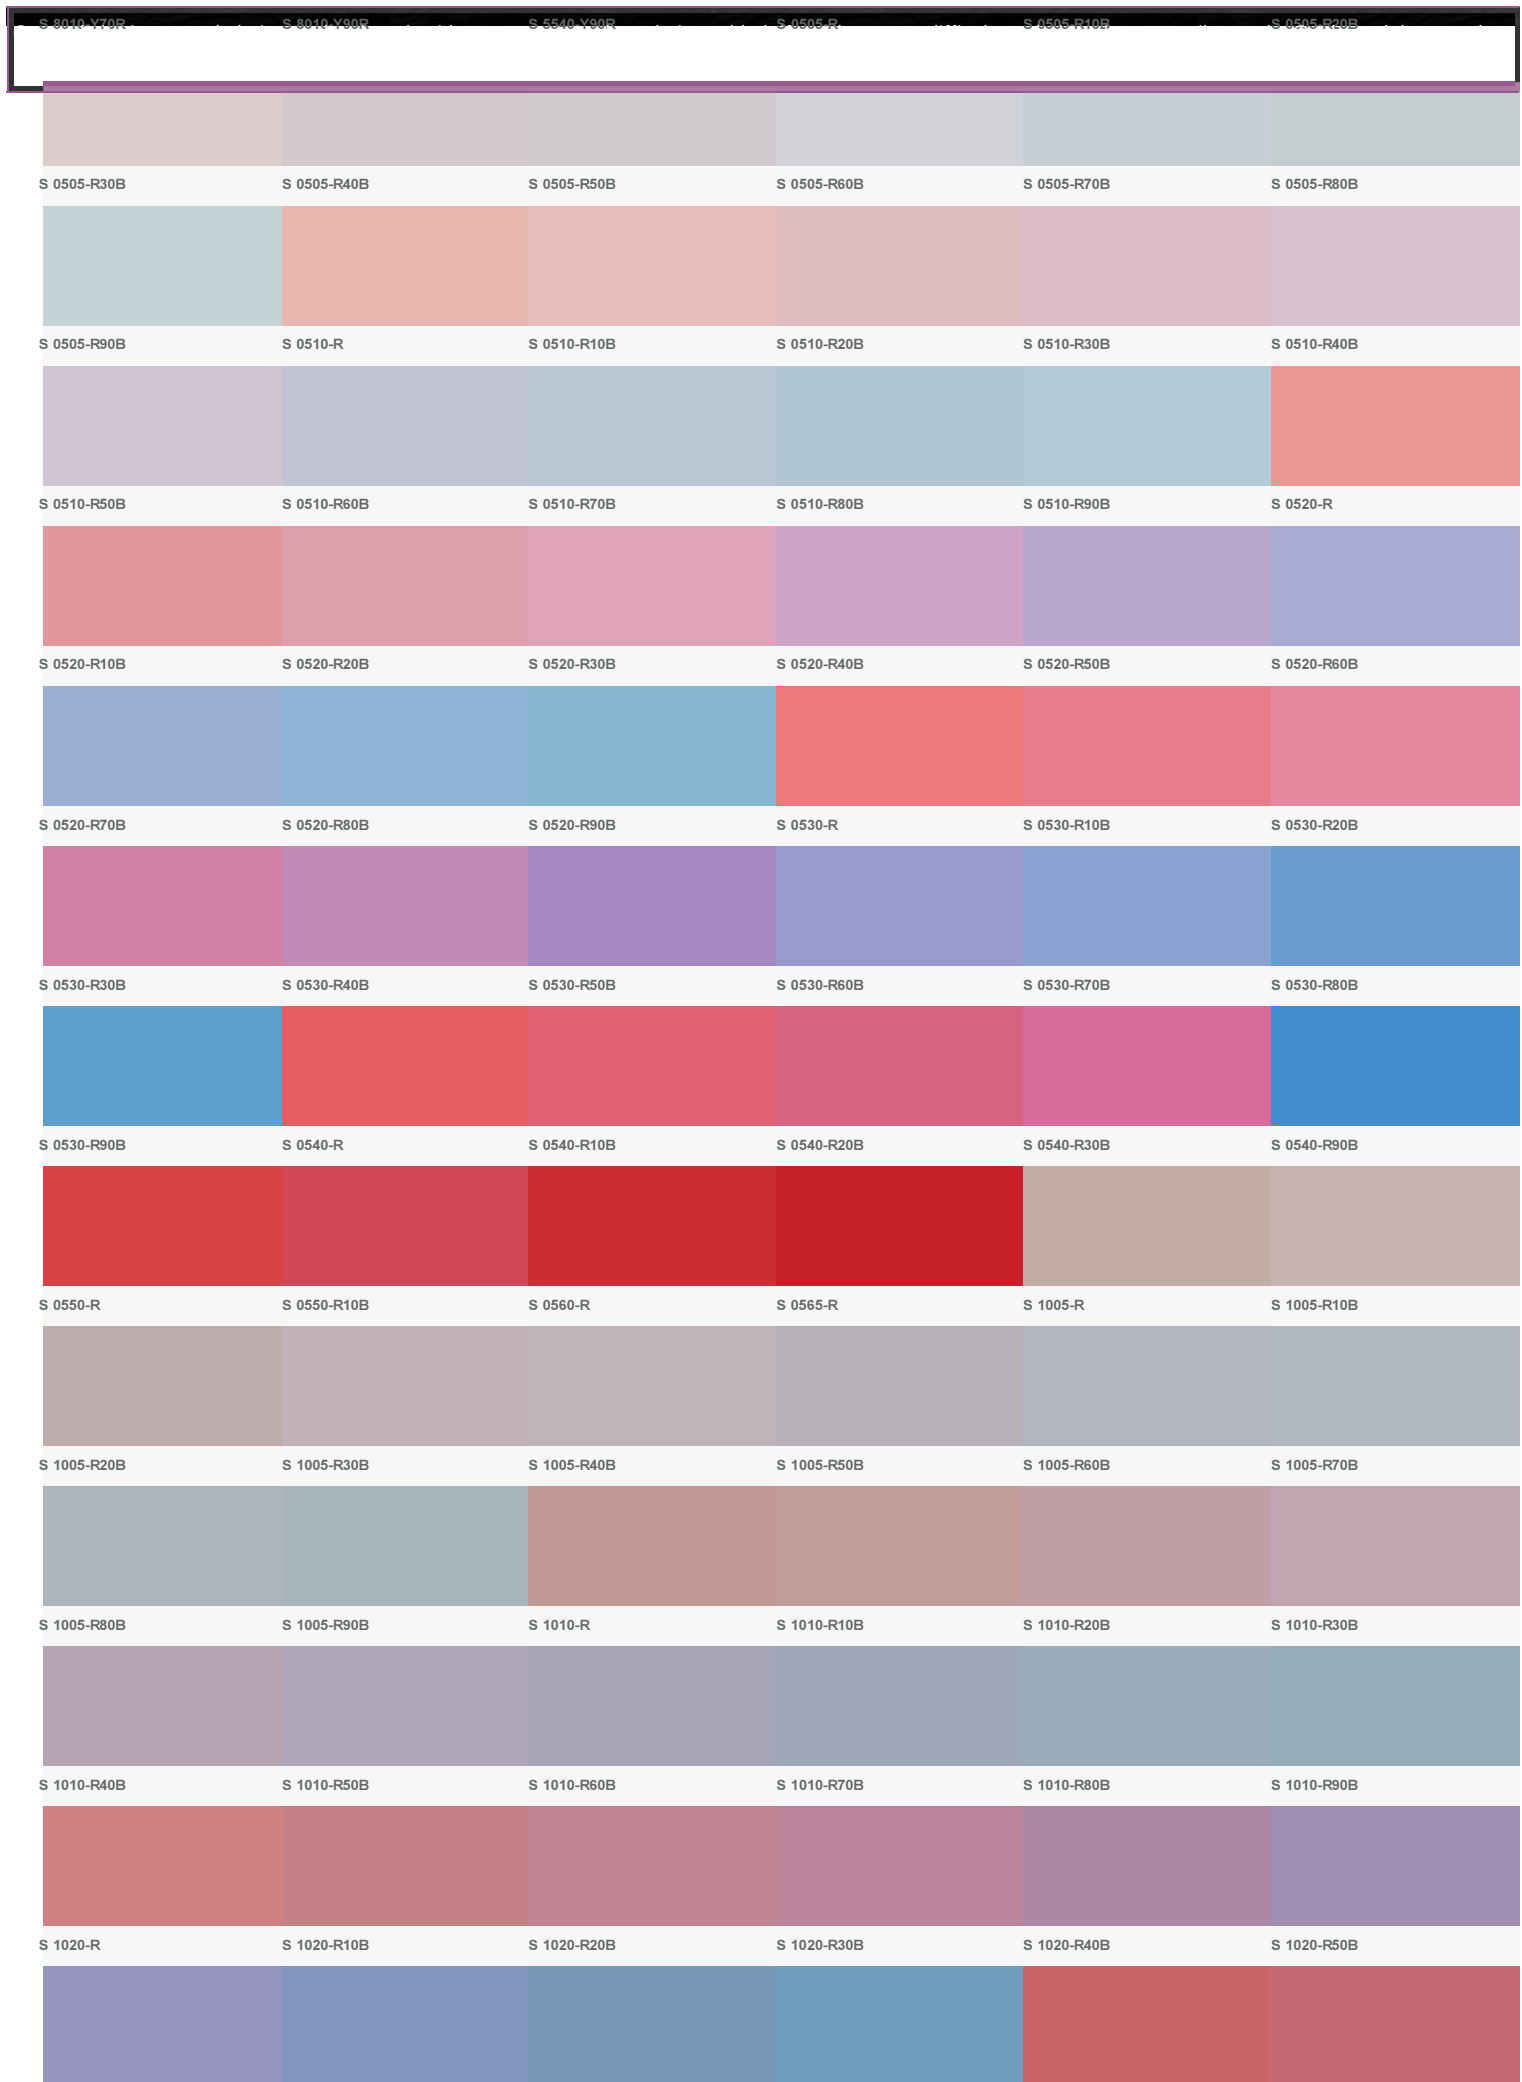

call our national lo-rate number 0844-3576592

Much More than Just Glass

Cart My Account Login / Register

search for...

Home Company Shop Our Products Our Colours Blog

OFFLINE

NCS Colour Chart

NCS it is not only a colour fan but it is the colour system for the building industry. A competitive advantage is the large Chr on chromatic list with the formulations of about 2000 colours in the NCS colour range, available in 5 key products from which it is possible to obtain the various Natural Colour Standard variants!

S 2040-Y90R S 2050-Y S 2050-Y10R S 2050-Y20R S 2050-Y30R S 2050-Y40R

S 2050-Y50R S 2050-Y60R S 2050-Y70R S 2050-Y80R S 2050-Y90R S 2060-Y

Our website is currently being re-developed, with many new products being added. If you have any difficulty ordering please email us: sales@colouredglass.co.uk or