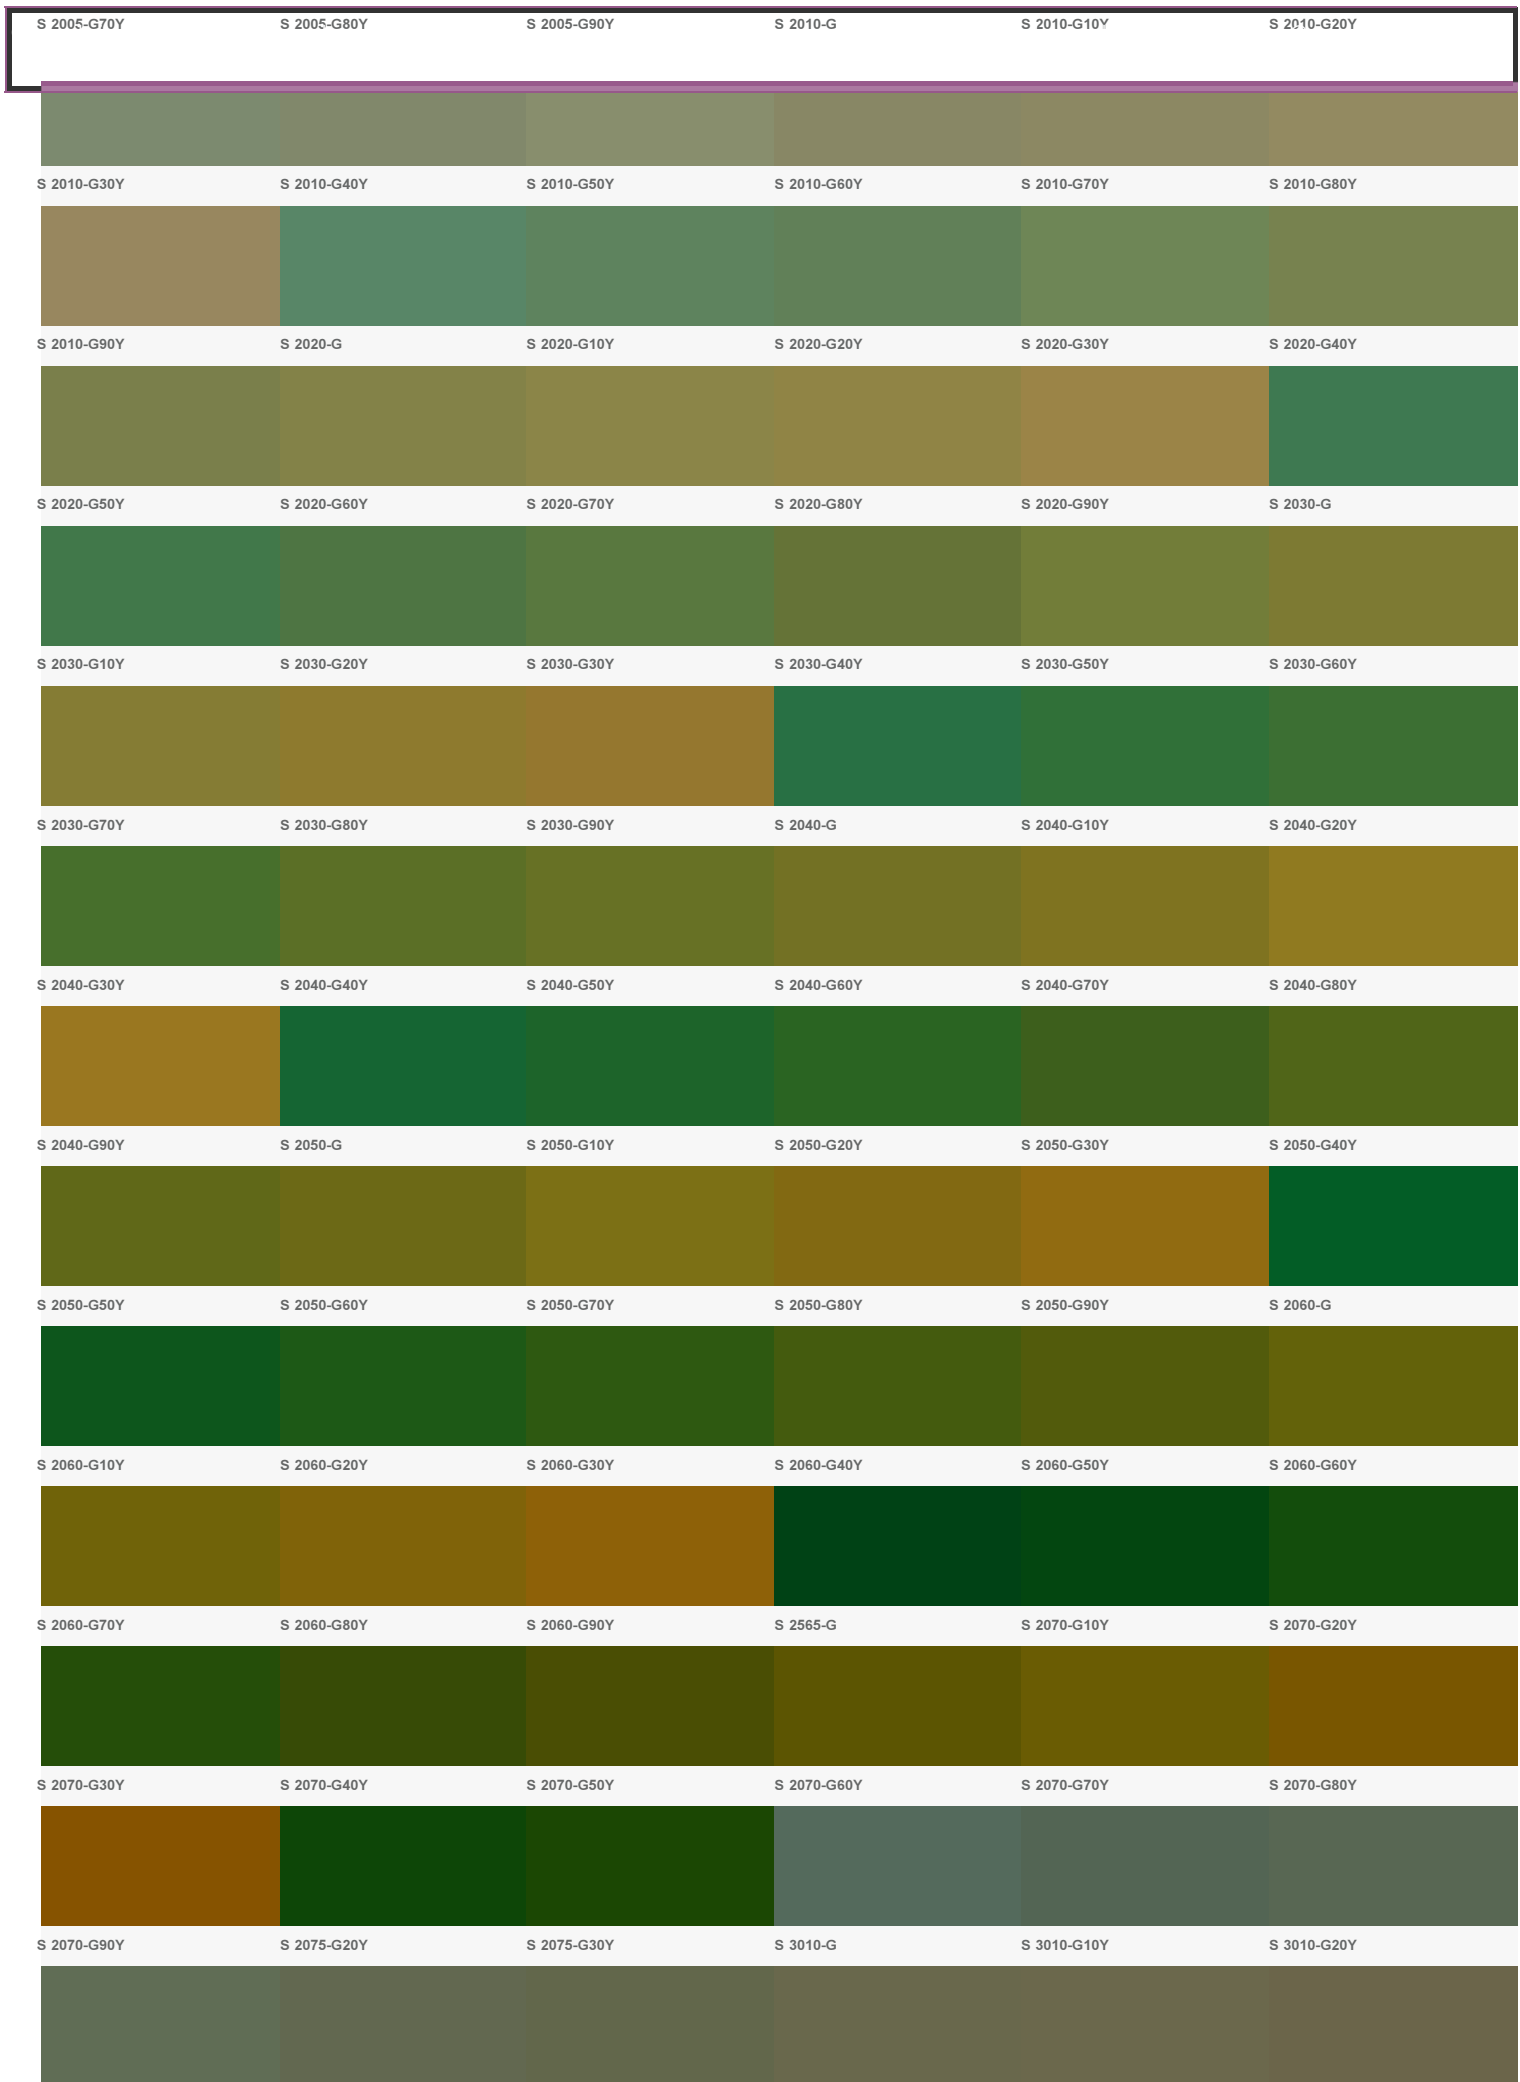

call our national lo-rate number 0844-3576592

Much More than Just Glass

Cart My Account Login / Register

search for...

Home Company Shop Our Products Our Colours Blog

OFFLINE

NCS Colour Chart

NCS it is not only a colour fan but it is the colour system for the building industry. A competitive advantage is the large Chr on chromatic list with the formulations of about 2000 colours in the NCS colour range, available in 5 key products from which it is possible to obtain the various Natural Colour Standard variants!

S 2040-Y90R S 2050-Y S 2050-Y10R S 2050-Y20R S 2050-Y30R S 2050-Y40R

S 2050-Y50R S 2050-Y60R S 2050-Y70R S 2050-Y80R S 2050-Y90R S 2060-Y

Our website is currently being re-developed, with many new products being added. If you have any difficulty ordering please email us: sales@colouredglass.co.uk or